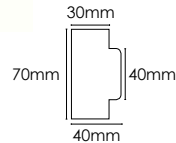

TUBULAR MORTICE LATCHES

AL25(finish) 2.5" TUBULAR LATCH

2.5" Quality Bolt Through Tubular Latch

Base Material: Pressed Steel
Sold with Matching Wood Screws.

Dimensions
Total Length: 63mm
Back Set: 45mm
Face Plate Size (Removable): 58mm x 27mm
Dust Box: Yes

Finishes Available:

- AL25AB
- AL25AC
- AL25BN
- AL25DS
- AL25MAB
- AL25MB
- AL25MBN
- AL25PB
- AL25PC
- AL25PN
- AL25SB
- AL25SC
- AL25SN
- AL25UB
- AL25UDB
- AL25USC

Finishes Available:

Finishes Available:

AL3(finish) 3" TUBULAR LATCH

3" Heavy Duty Double Sprung Bolt Through Tubular Latch

Base Material: Pressed Steel
Sold with Matching Wood Screws.

Dimensions
Total Length: 80mm
Back Set: 60mm
Face Plate Size (Removable): 58mm x 27mm
Dust Box: Yes

Finishes Available:

- AL3AB
- AL3AC
- AL3BN
- AL3DS
- AL3MAB
- AL3MB
- AL3MBN
- AL3PB
- AL3PC
- AL3PN
- AL3SB
- AL3SC
- AL3SN
- AL3UB
- AL3UDB
- AL3USC

AL4(finish) 4" TUBULAR LATCH

4" Heavy Duty Double Sprung Bolt Through Tubular Latch

Base Material: Pressed Steel
Sold with Matching Wood Screws.

Dimensions
Total Length: 100mm
Back Set: 75mm
Face Plate Size (Removable): 58mm x 27mm
Dust Box: Yes

Finishes Available:

- AL4AB
- AL4AC
- AL4BN
- AL4DS
- AL4MAB
- AL4MB
- AL4MBN
- AL4PB
- AL4PC
- AL4PN
- AL4SB
- AL4SC
- AL4SN
- AL4UB
- AL4UDB
- AL4USC

Finishes Available:

ALSO AVAILABLE - AL6(finish) 6" TUBULAR LATCH

6" Heavy Duty Double Sprung Bolt Through Tubular Latch