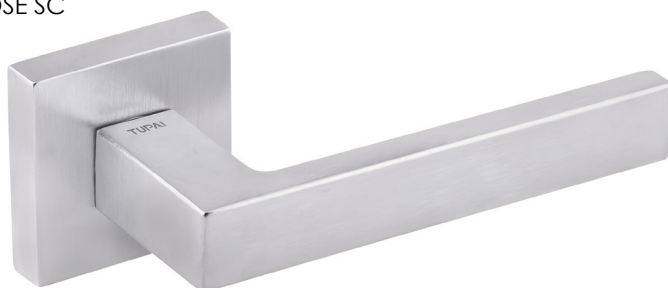

REAL COMFORT, VISUAL AND PHYSICAL,
IS VITAL TO EVERY ROOM.

Mark Hampton

quadraLINE

Quadraline boasts beautiful streamlined style and straight lines, creating truly simplistic designs. This range is designed to suit modern and minimal interior décor in particular.

Quadraline's Rillo is sleek and minimalistic, perfect for functional contemporary living. Rillo is aesthetically totally on trend.

Rillo

Lever on Rose - Square Rose

T2275SMB RILLO LEVER ON SQUARE ROSE MB
Sleek, Minimalistic & Modern.

Other Finishes: TT, PL, SC, PC
Matching WC Turn: TWC5MB
Matching Key Esc: TESCK5MB
Matching Key Esc: TESCESMB
Matching Latch: AL3MB
Base Material: Zamak

Dimensions: A: 52mm B: 130mm C: 11mm D: 57mm

T2275SSC RILLO LEVER ON SQUARE ROSE SC
Rillo offers a modern, square rose lever.

Other Finishes: MB, TT, PL, PC
Matching WC Turn: TWC5SC
Matching Key Esc: TESCK5SC
Matching Key Esc: TESCESSC
Matching Latch: AL3SC
Base Material: Zamak

Dimensions: A: 52mm B: 130mm C: 11mm D: 57mm