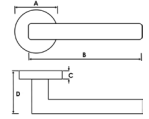

MILLHOUSE BRASS

Matt Black

Lever on Slim Rose - Round Rose

MHSR100MB CROMPTON LEVER ON 5MM SLIM ROUND ROSE MB
Crompton is a grand and stately Solid Brass lever on a slim 5mm round rose.
forme CITY by Frosio Bortolo

Other Finishes: UDB, SB, YB, SN, PC
Matching WC Turn: MHSRKWCMB
Matching Key Esc: MHSRKMB
Matching Euro Esc: MHSREMB
Matching Latch: AL3MB
Base Material: Solid Brass

Dimensions: A: 51mm B: 143mm C: 5mm D: 63mm
Weight of 1 single lever: 542g

forme