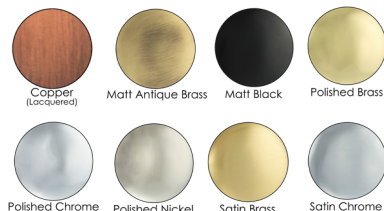

Finishes Available:  
C: C603023030  
MAB: C603723030  
MB: C603843030  
PB: C603013030  
PC: C603303030  
PN: C603063030  
SB: C603083030  
SC: C603323030

Keyed Alike available.

Finishes Available:

B = 30mm  
C = 30mm  
X = 35mm  
Y = 35mm