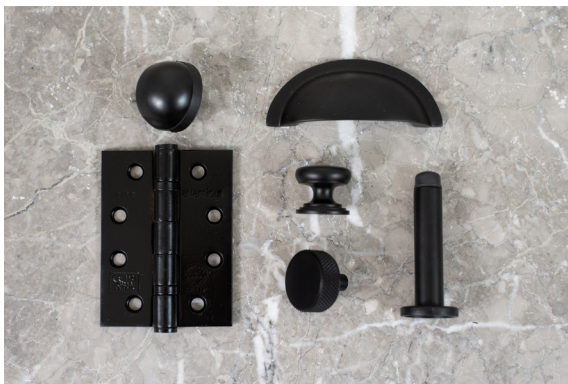

Knurled: 66-67, 82

Commercial Hardware: Page 196- 205

Accessories: Page 216-247 (Hinges, Locks, Latches, Door Stops, Hat & Coat Hooks, Flush Bolts and more)

# Black Nickel

Black Nickel has the ability to stand out in any setting with its deep, lustrous, jet-black finish. Black Nickel provides a shimmering black finish which is regarded as an upgrade on Polished Chrome. Whether coating a mortice knob, lever on rose or any accessories, this finish looks stunning.