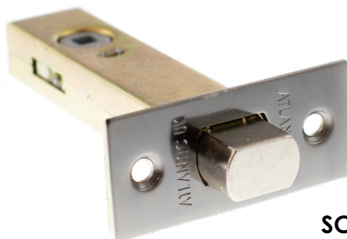

TUBULAR MORTICE DEADBOLTS

ADB25(finish) 2.5" TUBULAR DEADBOLT 2.5" Quality Non-Bolt Through Tubular Deadbolt

Base Material: Zinc
Sold with Matching Wood Screws.
Dimensions
Total Length: 63mm
Back Set: 45mm
Face Plate Size (Removable): 58mm x 27mm
Keep & Dust Box: Yes
Operated by 5mm Spindle

Finishes Available:
ADB25AB
ADB25AC
ADB25BN
ADB25DS
ADB25MAB
ADB25MB
ADB25MBN
ADB25PB
ADB25PC
ADB25PN
ADB25SB
ADB25SC
ADB25SN
ADB25UB
ADB25UDB
ADB25USC

Finishes Available:

Finishes Available:

ADB3(finish) 3" TUBULAR DEADBOLT 3" Non-Bolt Through Tubular Deadbolt

Base Material: Zinc
Sold with Matching Wood Screws.
Dimensions
Total Length: 80mm
Back Set: 60mm
Face Plate Size (Removable): 58mm x 27mm
Keep & Dust Box: Yes
Operated by 5mm Spindle

Finishes Available:
ADB3AB
ADB3AC
ADB3BN
ADB3DS
ADB3MAB
ADB3MB
ADB3MBN
ADB3PB
ADB3PC
ADB3PN
ADB3SB
ADB3SC
ADB3SN
ADB3UB
ADB3UDB
ADB3USC

ADB4(finish) 4" TUBULAR DEADBOLT 4" Non-Bolt Through Tubular Deadbolt

Base Material: Zinc
Sold with Matching Wood Screws.
Dimensions
Total Length: 100mm
Back Set: 75mm
Face Plate Size (Removable): 58mm x 27mm
Keep & Dust Box: Yes
Operated by 5mm Spindle

Finishes Available:
ADB4AB
ADB4AC
ADB4BN
ADB4DS
ADB4MAB
ADB4MB
ADB4MBN
ADB4PB
ADB4PC
ADB4PN
ADB4SB
ADB4SC
ADB4SN
ADB4UB
ADB4UDB
ADB4USC

SC

Finishes Available: