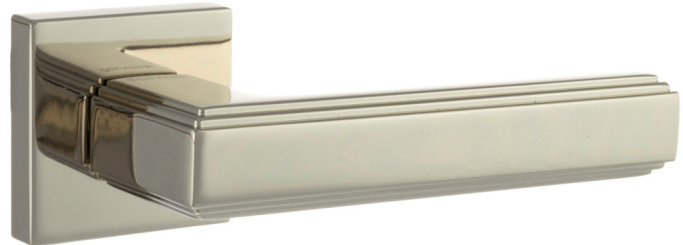

Polished Nickel
Lever on Rose - Square Rose

FMS293PN ALILA LEVER ON SQUARE ROSE PN
Alila in Polished Nickel has a superior air.

Other Finishes: MB, SN, UDB
Matching WC Turn: FMSWCPN
Matching Key Esc: FMSKPN
Matching Euro Esc: FMSEPN
Matching Latch: AL3PN
Base Material: Zamak

Dimensions: A: 50mm B: 128mm C: 10mm D: 57mm