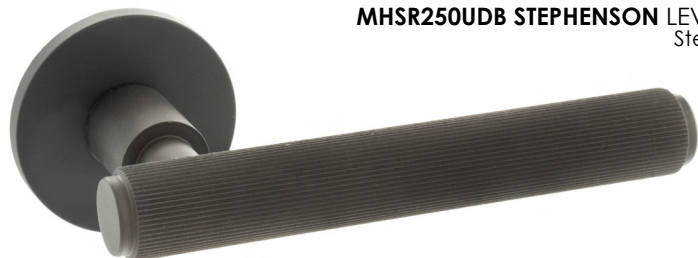

Dimensions: A: 51mm B: 131.5mm C: 5mm D: 56mm  
Weight of 1 single lever: 425g

**This image shows the design of the lever, but not the accurate finish, the finish pictured is MB not UDB.**

forme

**MHSR250UDB STEPHENSON LEVER ON 5MM SLIM ROUND ROSE UDB**  
Stephenson is the zenith of modern design.  
forme LUCK by Frosio Bortolo