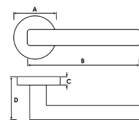

MILLHOUSE BRASS

Satin Nickel

Lever on Slim Rose - Round Rose

MHSR100SN CROMPTON LEVER ON 5MM SLIM ROUND ROSE SN
Crompton looks and feels elegant and luxurious.
forme CITY by Frosio Bortolo

Other Finishes: MB, UDB, SB, YB, PC
Matching WC Turn: MHSRKWCSN
Matching Key Esc: MHSRKSN
Matching Euro Esc: MHSRESN
Matching Latch: AL3SN
Base Material: Solid Brass

Dimensions: A: 51mm B: 143mm C: 5mm D: 63mm
Weight of 1 single lever: 542g

forme

MHSR500SN MASON LEVER ON 5MM SLIM ROUND ROSE SN
The true definition of industrial luxe.
forme LEXI by Frosio Bortolo

Other Finishes: MB, UDB, SB, YB, PC
Matching WC Turn: MHSRKWCSN
Matching Key Esc: MHSRKSN
Matching Euro Esc: MHSRESN
Matching Latch: AL3SN
Base Material: Solid Brass

Dimensions: A: 51mm B: 131.5mm C: 5mm D: 56mm
Weight of 1 single lever: 425g