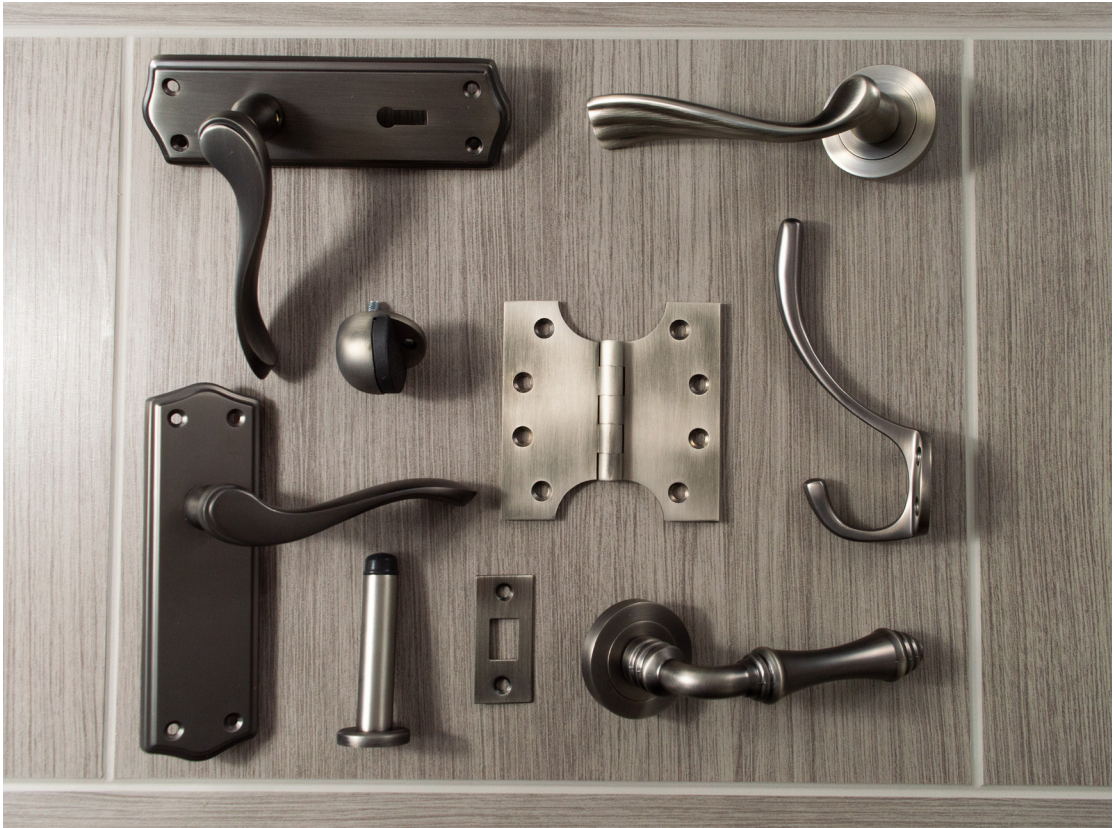

# Distressed Silver

Whether dressing an Old English lever or a latch faceplate, this beautifully characterful and textured finish has a rustic vibe that is increasingly popular.

To find out more visit the following product pages:

Designer Levers: Page 152-159  
Levers on Backplate: Page 158-159  
Mortice Knobs: Page 160-163  
Cabinet Hardware: Page 166-167  
Accessories: Page 216-247

*Distressed Silver*

# Matt Gun Metal

Matt Gun Metal has the elegant ability to create a sophisticated and yet delicate finishing touch on any ironmongery. Coating some of the most intricate lever designs, this finish has a metallic silver lustre and yet the rich taupe grey boldly penetrates through.