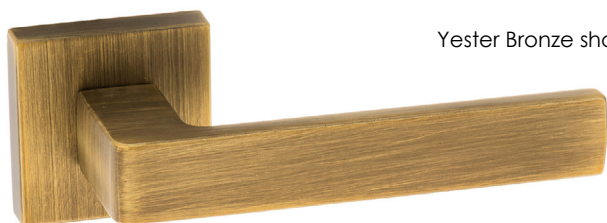

Dimensions: A: 50mm B: 136mm C: 10mm D: 60mm

*the finish® matters*

*Yester Bronze*  
Lever on Rose- Round Rose

**FMR254YB ASTI LEVER ON ROUND ROSE YB**  
Enchanting, Spirited & Unique.

Other Finishes: MB, UG, UB, SC, PC, SN  
Matching WC Turn: FMRWCYB  
Matching Key Esc: FMRKYB  
Matching Euro Esc: FMREYB  
Suggested Latch: AL3MAB  
Base Material: Zamak

Dimensions: A: 50mm B: 129mm C: 10mm D: 56mm

**FMR268YB CRYSTAL LEVER ON ROUND ROSE YB**  
Crystal looks elegant and bold in textureful Yester Bronze.

Other Finishes: SC, PC  
Matching WC Turn: FMRWCYB  
Matching Key Esc: FMRKYB  
Matching Euro Esc: FMREYB  
Suggested Latch: AL3MAB  
Base Material: Zamak

Dimensions: A: 50mm B: 138mm C: 10mm D: 60mm

*Yester Bronze*  
Lever on Rose - Square Rose

**FMS254YB ASTI LEVER ON SQUARE ROSE YB**  
Yester Bronze showcases warm, industrial shades of golden brown.

Other Finishes: MB, UG, UB, UDB, SC, PC, SN  
Matching WC Turn: FMSWCYB  
Matching Key Esc: FMSKYB  
Matching Euro Esc: FMSEYB  
Suggested Latch: AL3MAB  
Base Material: Zamak