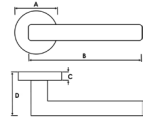

XT1967R5SMB TORRAO LEVER ON 5MM SLIM ROUND ROSE MB
A sleek design enhanced by its Matt Black finish.

Other Finishes: TT, PC, WH, RB
Matching WC Turn: XTWCR5SMB
Matching Key Esc: XTESCKR5SMB
Matching Euro Esc: XTESCER5SMB
Matching Latch: AL3MB
Base Material: Solid Brass
Unbranded Lever

Dimensions: A: 52mm B: 118mm C: 5mm D: 58mm

XT3098R5SMB TAVIRA LEVER ON 5MM SLIM ROUND ROSE MB
Simple in its form. Modern in its finish.

Other Finishes: TT, PC, WH, RB
Matching WC Turn: XTWCR5SMB
Matching Key Esc: XTESCKR5SMB
Matching Euro Esc: XTESCER5SMB
Matching Latch: AL3MB
Base Material: Zamak (rose - solid brass)
Unbranded Lever

Dimensions: A: 52mm B: 121mm C: 5mm D: 66mm