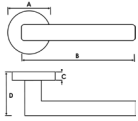

Urban Bronze
Lever on Rose- Round Rose

FMR133UB MILLY LEVER ON ROUND ROSE UB
Urban Bronze creates a modern but characterful atmosphere.

Other Finishes: MB, UG, USC, SC, PC, SN
Matching WC Turn: FMRWCUB
Matching Key Esc: FMRKUB
Matching Euro Esc: FMREUB
Matching Latch: AL3UB
Base Material: Zamak

Dimensions: A: 50mm B: 128mm C: 10mm D: 63mm

FMR254UB ASTI LEVER ON ROUND ROSE UB

The relief and texture created in Urban Bronze is accentuated by Asti's design.

Other Finishes: MB, UG, USC, SC, PC, SN
Matching WC Turn: FMRWCUB
Matching Key Esc: FMRKUB
Matching Euro Esc: FMREUB
Matching Latch: AL3UB
Base Material: Zamak

Dimensions: A: 50mm B: 129mm C: 10mm D: 56mm

Urban Bronze
Lever on Rose - Square Rose

FMS254UB ASTI LEVER ON SQUARE ROSE UB
Sophisticated, Fearless & Admirable.

Other Finishes: UG, MB, UDB, YB, SC, PC, SN
Matching WC Turn: FMSWCUB
Matching Key Esc: FMSKUB
Matching Euro Esc: FMSEUB
Matching Latch: AL3UB
Base Material: Zamak

Dimensions: A: 50mm B: 129mm C: 10mm D: 56mm