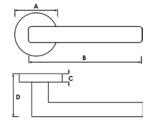

XT1967R5SPC TORRAO LEVER ON 5MM SLIM ROUND ROSE PC
Sleek. Modern. Cool.

Other Finishes: MB, TT, WH, RB
Matching WC Turn: XTWCR55PC
Matching Key Esc: XTESCKR55PC
Matching Euro Esc: XTESCER55PC
Matching Latch: AL3PC
Base Material: Solid Brass
Unbranded Lever

Dimensions: A: 52mm B: 118mm C: 5mm D: 58mm

XT3095R5SPC PORTEL LEVER ON 5MM SLIM ROUND ROSE PC
A simple design in a stunning finish.

Other Finishes: RB
Matching WC Turn: XTWCR55PC
Matching Key Esc: XTESCKR55PC
Matching Euro Esc: XTESCER55PC
Matching Latch: AL3PC
Base Material: Solid Brass
Unbranded Lever

Dimensions: A: 52mm B: 130mm C: 5mm D: 51mm