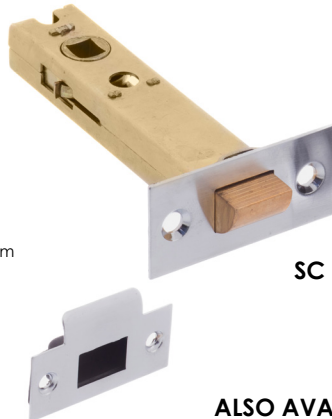

TUBULAR MORTICE LATCHES

AL25(finish) 2.5" TUBULAR LATCH

2.5" Quality Bolt Through Tubular Latch

Base Material: Pressed Steel
Sold with Matching Wood Screws.

Dimensions
Total Length: 63mm
Back Set: 45mm
Face Plate Size (Removable): 58mm x 27mm
Dust Box: Yes

Finishes Available:

- AL25AB
- AL25AC
- AL25BN
- AL25DS
- AL25MAB
- AL25MB
- AL25MBN
- AL25PB
- AL25PC
- AL25PN
- AL25SB
- AL25SC
- AL25SN
- AL25UB
- AL25UDB
- AL25USC

Finishes Available:

Finishes Available:

AL3(finish) 3" TUBULAR LATCH

3" Heavy Duty Double Sprung Bolt Through Tubular Latch

Base Material: Pressed Steel
Sold with Matching Wood Screws.

Dimensions
Total Length: 80mm
Back Set: 60mm
Face Plate Size (Removable): 58mm x 27mm
Dust Box: Yes

Finishes Available:

- AL3AB
- AL3AC
- AL3BN
- AL3DS
- AL3MAB
- AL3MB
- AL3MBN
- AL3PB
- AL3PC
- AL3PN
- AL3SB
- AL3SC
- AL3SN
- AL3UB
- AL3UDB
- AL3USC

AL4(finish) 4" TUBULAR LATCH

4" Heavy Duty Double Sprung Bolt Through Tubular Latch

Base Material: Pressed Steel
Sold with Matching Wood Screws.

Dimensions
Total Length: 100mm
Back Set: 75mm
Face Plate Size (Removable): 58mm x 27mm
Dust Box: Yes

Finishes Available:

- AL4AB
- AL4AC
- AL4BN
- AL4DS
- AL4MAB
- AL4MB
- AL4MBN
- AL4PB
- AL4PC
- AL4PN
- AL4SB
- AL4SC
- AL4SN
- AL4UB
- AL4UDB
- AL4USC

Finishes Available:

ALSO AVAILABLE - AL6(finish) 6" TUBULAR LATCH

6" Heavy Duty Double Sprung Bolt Through Tubular Latch