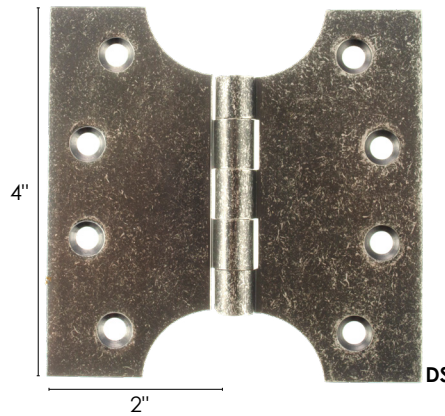

APH424(finish) ATLANTIC ELITE 4" PARLIAMENT HINGES

4" X 2" X 2.2mm Solid Brass Parliament Hinges

Base Material: Solid Brass
Sold with Matching Wood Screws.

Dimensions
Length: 102mm
Width: 102mm
Depth of Leaf: 4mm
Depth of Knuckle: 11mm

Finishes Available:

APH424AB
APH424AC
APH424BN
APH424DS
APH424MAB
APH424MB
APH424MBN
APH424PB
APH424PC
APH424PN
APH424SB
APH424SC
APH424SN
APH424UB
APH424USC

Finishes Available:

AHG111433(finish) ATLANTIC ELITE 4" HINGES

4" X 3" X 3mm Ball Bearing Hinges

Grade 11 Fire Rated FD30/60 Fire Door Hinge

*TO BE COMPLIANT MUST BE USED WITH INTUMESCENTS - PAGE 154-155

Base Material: Mild Steel
Sold with Matching Wood Screws.

Dimensions
Length: 102mm
Width: 76mm
Depth of Leaf: 3mm

Finishes Available:

AHG111433AB
AHG111433BN
AHG111433MB
AHG111433PC
AHG111433SC
AHG111433SN
AHG111433SS
AHG111433UB

Packs of 3:

AHG111433AB(3)
AHG111433MB(3)
AHG111433PC(3)
AHG111433SC(3)
AHG111433SN(3)