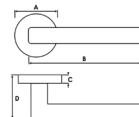

Satin Nickel
Lever on Rose - Round Rose

FMR133SN MILLY LEVER ON ROUND ROSE SN
Satin Nickel offers a tasteful and flattering accent to any project.

Other Finishes: UG, UB, USC, MB, PC, SC
Matching WC Turn: FMRWCSN
Matching Key Esc: FMRKSN
Matching Euro Esc: FMRESN
Matching Latch: AL3SN
Base Material: Zamak

Dimensions: A: 50mm B: 128mm C: 10mm D: 63mm

FMR236SN ELLE LEVER ON ROUND ROSE SN
Impressive, Tasteful & On-Trend.

Other Finishes: UG, UDB, MB, PC, SC
Matching WC Turn: FMRWCSN
Matching Key Esc: FMRKSN
Matching Euro Esc: FMRESN
Matching Latch: AL3SN
Base Material: Zamak

Dimensions: A: 50mm B: 127mm C: 10mm D: 68mm