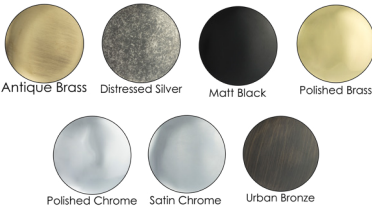

MORTICE LOCKS - 5 LEVER DEADLOCK - BRITISH STANDARD

ALKDEAD5LK25(finish) 2.5" CE ATLANTIC ELITE 5 LEVER KEY DEADLOCK

2.5" 5 Lever Key Deadlock- BRITISH STANDARD - BS3621

Finishes Available: