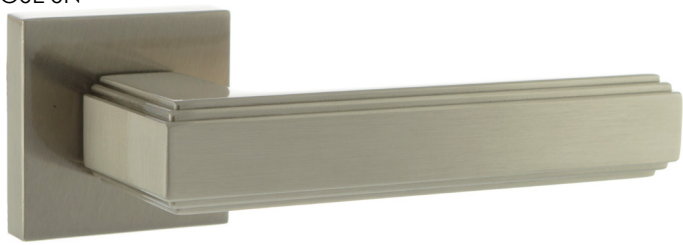

Satin Nickel
Lever on Rose- Square Rose

Other Finishes: MB, UG, UB, UDB, YB, PC, SC
Matching WC Turn: FMSWCSN
Matching Key Esc: FMSKSN
Matching Euro Esc: FMSESN
Matching Latch: AL3SN
Base Material: Zamak

Dimensions: A: 50mm B: 129mm C: 10mm D: 56mm

FMS293SN ALILA LEVER ON SQUARE ROSE SN
Alila is a striking design led lever.

Other Finishes: MB, UDB, PN
Matching WC Turn: FMSWCSN
Matching Key Esc: FMSKSN
Matching Euro Esc: FMSESN
Matching Latch: AL3SN
Base Material: Zamak

Dimensions: A: 50mm B: 128mm C: 10mm D: 57mm

Polished Nickel
Lever on Rose - Square Rose

FMS293PN ALILA LEVER ON SQUARE ROSE PN
Alila in Polished Nickel has a superior air.

Other Finishes: MB, SN, UDB
Matching WC Turn: FMSWCPN
Matching Key Esc: FMSKPN
Matching Euro Esc: FMSEPN
Matching Latch: AL3PN
Base Material: Zamak

Dimensions: A: 50mm B: 128mm C: 10mm D: 57mm