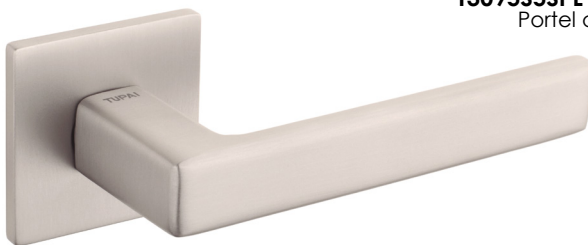

Pearl Nickel

Lever on Rose - Square Rose

T3095S5SPL PORTEL LEVER ON 5MM SLIM SQUARE ROSE PL
Portel offers glamorous design and beautiful functionality.

Other Finishes: MB, TT, BSN, SC, PC
Matching WC Turn: TWCS5SPL
Matching Key Esc: TESCKS5SPL
Matching Euro Esc: TESCES5SPL
Suggested Latch: AL3SN
Base Material: Solid Brass
Branded Lever

Dimensions: A: 52mm B: 130mm C: 5mm D: 51mm

T4007S5SPL CANHA LEVER ON 5MM SLIM SQUARE ROSE PL
Canha is timeless in Pearl Nickel with its contemporary look.

Other Finishes: MB, TT, BSN, SC, PC
Matching WC Turn: TWCS5SPL
Matching Key Esc: TESCKS5SPL
Matching Euro Esc: TESCES5SPL
Suggested Latch: AL3SN
Base Material: Solid Brass
Branded Lever

Dimensions: A: 52mm B: 138mm C: 5mm D: 54mm