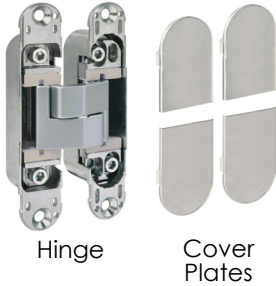

HINGES - AGB

AGBH32(finish) AGB ECLIPSE FIRE RATED ADJUSTABLE CONCEALED HINGE

Fire Resistant- Concealed Hinge for flush doors.

Base Material: Zamak
Suitable for wood & aluminium doors.
FIRE RESISTANT.
Adjustable.
Sold in singles.
Screws not supplied.

Dimensions
Height: 115mm
Max Extension: 14mm
Capacity:
40kg - 2 hinges
60kg - 3 hinges

Finishes Available:
AGBH32MAB
AGBH32MB
AGBH32PB
AGBH32PN
AGBH32SC
AGBH32SN
AGBH32WH

FIRE RATED

WOOD/ ALUMINIUM

CAPACITY 40KG/60KG

Key Features of the AGB Concealed Hinges

- Ideal even for **aluminium** frames, thanks to the 4mm thickness of the hinge fastening
- **Completely invisible** thanks to slim dimensions
- Easy installation: sash & frame parts can be **installed separately** during production and joined on-site
- Suit **wooden or aluminium** doors
- When the door is closed nothing can be seen of the hinge - **ideal for minimalist interiors**
- When fitted, it allows the door to open **180 degrees**
- Suitable for flush doors with rebate or without rebate
- Suitable for fire & smoke resistant doors for up to **30 minutes**

ADJUSTMENTS

1
Pressure Adjustments

2
Vertical Adjustments

3
Horizontal Adjustments