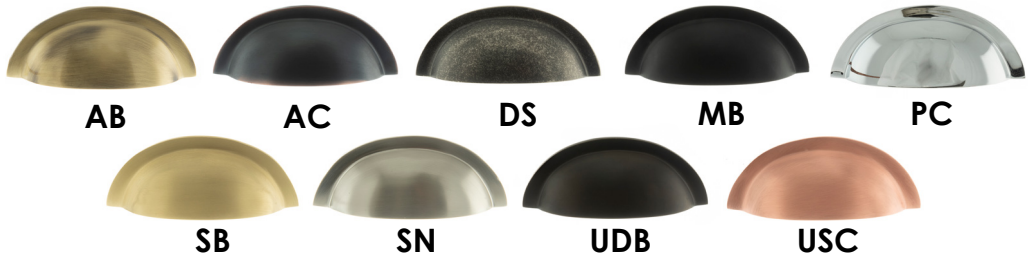

Old English

Cabinet Hardware

OEC1176(finish) WINCHESTER CONCEALED FIX CUP PULL

This traditional styled cup pull is perfectly suited to traditional or contemporary settings. Select a finish to match your style!

Finishes: MB, SB, UDB, AB, SN, PC, AC, DS, USC
Base Material: Solid Brass
Concealed Fix.

Dimensions: Cup Pull Width: 104mm
Height: 40mm
Depth when fitted: 24mm
Centre to Centre: 76mm

OEC1232(finish) LINCOLN VICTORIAN DOMED CABINET KNOB

Lincoln is subtle in design whilst being effortlessly elegant.

Finishes: MB, SB, UDB, AB, SN, PC, AC, DS, USC
Base Material: Solid Brass
Concealed Fix.

Dimensions:
Knob Width/Diameter: 32mm
Height: 28mm
Width of base: 30mm
Width of stem: 12mm