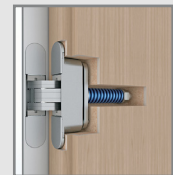

Pages 220-221,233-240

atlantic uk®

architectural hardware

Along with every stunning lever, should be a complete suite of complimentary ironmongery.

Whether it be matching hinges, a designer door stop or simply a latch and lock faceplate, choose every accessory to reflect your taste. We believe every item of hardware throughout an interior should match and coordinate in style and finish. Explore the range of stunning Matt Black Commercial Hardware, or beautifully coloured Parliament hinges!