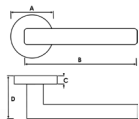

Urban Satin Copper
Lever on Rose - Round Rose