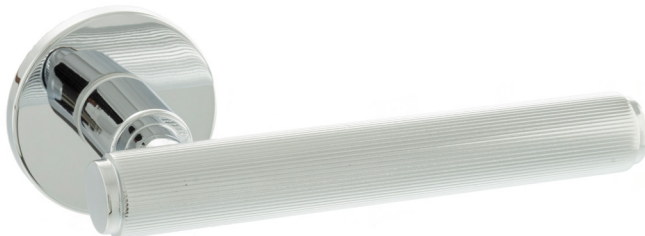

MHSR250PC STEPHENSON LEVER ON 5MM SLIM ROUND ROSE PC
This unbroken linear design reflects the industrial theme perfectly.
forme LUCK by Frosio Bortolo

Other Finishes: MB, UDB, SB, YB, SN
Matching WC Turn: MHSRLWCP
Matching Key Esc: MHSRKPC
Matching Euro Esc: MHSREPC
Matching Latch: AL3PC
Base Material: Solid Brass

Dimensions: A: 51mm B: 130mm C: 5mm D: 62mm
Weight of 1 single lever: 415g