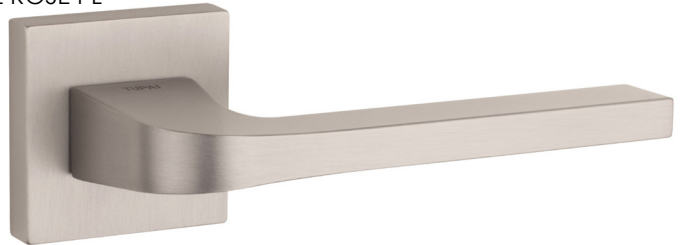

Polished Chrome
Lever on Rose - Round Rose