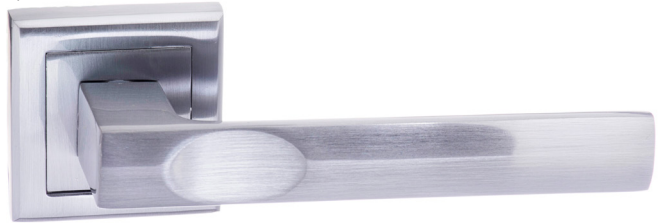

Satin Chrome
Lever on Rose - Square Rose

S23SSC CALIFORNIA LEVER ON SQUARE ROSE SC
California looks stunning in any home with a modern angular lever.

Other Finishes: N/A
Matching WC Turn: S2WCSSC
Matching Key Esc: S2ESCKSSC
Matching Euro Esc: S2ESCESSC
Matching Latch: AL3SC
Base Material: Zinc Alloy

Dimensions: A: 51mm B: 132mm C: 10mm D: 61mm

S24SSC KANSAS LEVER ON SQUARE ROSE SC
A contemporary look in a contemporary finish.

Other Finishes: PC, BN
Matching WC Turn: S2WCSSC
Matching Key Esc: S2ESCKSSC
Matching Euro Esc: S2ESCESSC
Matching Latch: AL3SC
Base Material: Zinc Alloy

Dimensions: A: 51mm B: 133mm C: 10mm D: 47mm

S40SSC MONTANA LEVER ON SQUARE ROSE SC
Streamlined modernity and simple style.

Other Finishes: PC, SN, SNPC, MB
Matching WC Turn: S4WCSSC
Matching Key Esc: S4ESCKSSC
Matching Euro Esc: S4ESCESSC
Matching Latch: AL3SC
Base Material: Zinc Alloy

Dimensions: A: 50.5mm B: 128mm C: 10mm D: 53mm