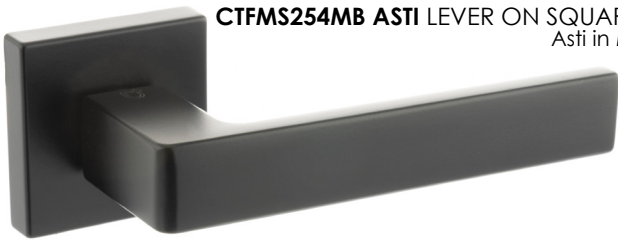

CTFMS254MB ASTI LEVER ON SQUARE ROSE WITH ANTI-BACTERIAL COATING MB
Asti in Matt Black is a neat and on-trend designer lever.

Other Finishes: SC
Matching WC Turn: CTFMSWCMB
Matching Key Esc: CTFMSKMB
Matching Euro Esc: CTFMSEMB
Matching Latch: AL3MB
Base Material: Zamak

Dimensions: A: 50mm B: 129mm C: 10mm D: 56mm
In the Cleantouch Range Forme Levers distinguished by CleanTouch logo on lever neck.

Forme WC Turn & Release with Anti-Bacterial Coating - Matt Black

CTFMSCMB - Square Rose
CTFMRWCMB - Round Rose

Forme Escutcheon with Anti-Bacterial Coating - Matt Black

CTFMSEMB - Euro, Square Rose
CTFMREMB - Euro, Round Rose
CTFMKMB - Key, Square Rose
CTFMRKMB - Key, Round Rose

For dimensions please refer to Page 139 as the Forme Accessories are the same size.

safety, hygiene and style
fashionable protection