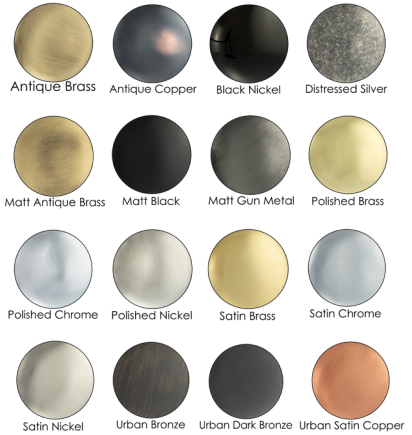

USC

Finishes Available: