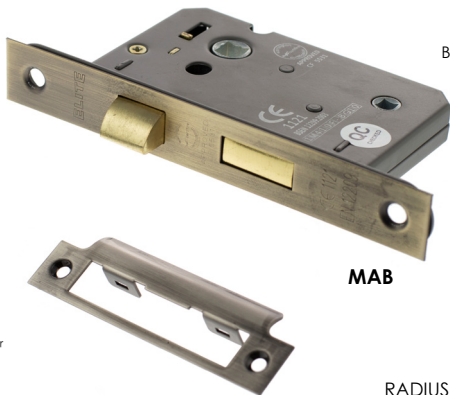

Finishes Available:

Finishes Available:

- ALKBATH3AB
- ALKBATH3AC
- ALKBATH3BN
- ALKBATH3DS
- ALKBATH3MAB
- ALKBATH3MB
- ALKBATH3MBN
- ALKBATH3PB
- ALKBATH3PC
- ALKBATH3PN
- ALKBATH3SB
- ALKBATH3SC
- ALKBATH3SN
- ALKBATH3UB
- ALKBATH3UDB
- ALKBATH3USC

RADIUS CORNER OPTIONS AVAILABLE

- ALKRCBATH3BN
- ALKRCBATH3MB
- ALKRCBATH3PB
- ALKRCBATH3PN
- ALKRCBATH3SB
- ALKRCBATH3SC
- ALKRCBATH3SN
- ALKRCBATH3UB