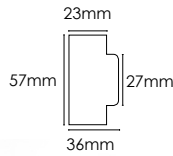

Dimensions

Total Length: 65mm  
Back Set: 45mm  
Face Plate Size: 58mm x 27mm  
Dust Box: Yes

Finishes Available:

ALCE25AB  
ALCE25AC  
ALCE25BN  
ALCE25DS  
ALCE25MAB  
ALCE25MB  
ALCE25MBN  
ALCE25PB  
ALCE25PC  
ALCE25PN  
ALCE25SB  
ALCE25SC  
ALCE25SN  
ALCE25UB  
ALCE25USC