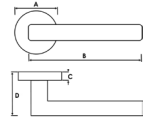

Old English

Distressed Silver

Lever on Rose - Round Rose