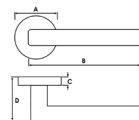

MILLHOUSE BRASS

Urban Dark Bronze

Lever on Slim Rose - Round Rose