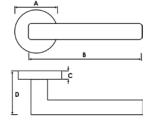

T1967R5SMB TORRAO LEVER ON 5MM SLIM ROUND ROSE MB
A stylish, standout & cutting-edge lever.

Other Finishes: TT, PL, SC, PC
Matching WC Turn: TWCR5SMB
Matching Key Esc: TESCKR5SMB
Matching Euro Esc: TESCE5SMB
Matching Latch: AL3MB
Base Material: Solid Brass
Branded Lever

Dimensions: A: 52mm B: 118mm C: 5mm D: 58mm

T3098R5SMB TAVIRA LEVER ON 5MM SLIM ROUND ROSE MB
An ageless design.

Other Finishes: TT, PL, SC, PC
Matching WC Turn: TWCR5SMB
Matching Key Esc: TESCKR5SMB
Matching Euro Esc: TESCE5SMB
Matching Latch: AL3MB
Base Material: Zamak (rose - solid brass)
Branded Lever

Dimensions: A: 52mm B: 121mm C: 5mm D: 66mm