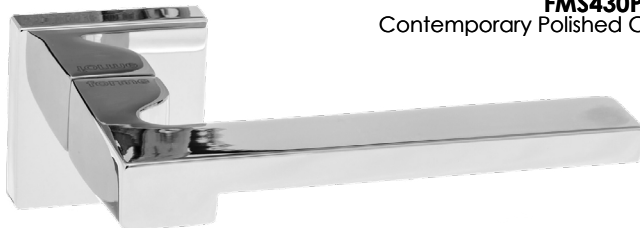

FMS430PC GINEVRA LEVER ON SQUARE ROSE PC
Contemporary Polished Chrome seamlessly transitions into any setting.

Other Finishes: MB, SC
Matching WC Turn: FMSWCPC
Matching Key Esc: FMSKPC
Matching Euro Esc: FMSEPC
Matching Latch: AL3PC
Base Material: Zamak

Dimensions: A: 50mm B: 138mm C: 10mm D: 74mm