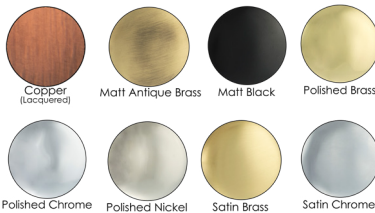

Finishes Available:  
C: C620023030  
MAB: C620723030  
MB: C620843030  
PB: C620013030  
PC: C620303030  
PN: C620063030  
SB: C620083030  
SC: C620323030

Finishes Available:

B = 30mm  
C = 30mm  
X = 35mm  
Y = 35mm