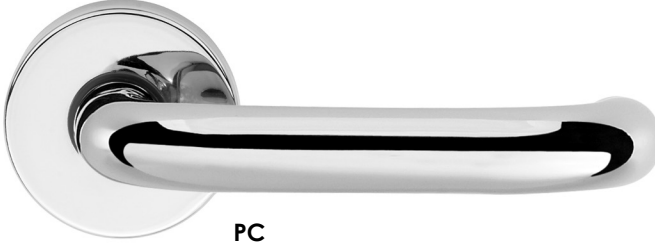

ANTI-BACTERIAL COMMERCIAL

CTLOR19RTD(FINISH) RETURN TO DOOR LEVER

Tupai Solid Brass Return to Door Safety Lever 19mm on Round Rose with Anti-bacterial coating

Base Material: Solid Brass
Sold with Matching Wood Screws.

Finishes Available:
Satin Chrome (CTLOR19RTDSC)
Polished Chrome (CTLOR19RTDPC)

CTLOBRERTD(FINISH) RETURN TO DOOR LEVER ON BACKPLATE

Tupai Solid Brass Return to Door Safety Lever 19mm on Round Corner Backplate with Anti-bacterial coating

Base Material: Solid Brass
Sold with Matching Wood Screws.

Finishes Available:
Satin Chrome (CTLOBRERTDSC)
Polished Chrome (CTLOBRERTDPC)