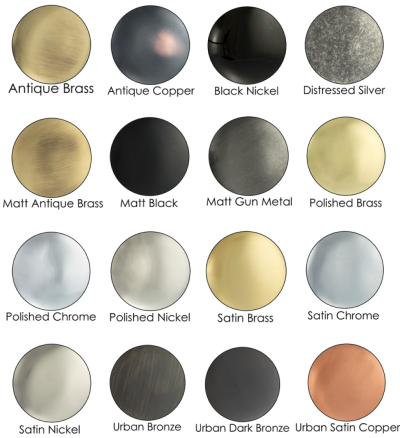

Finishes Available: