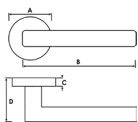

Dimensions: A: 50mm B: 136mm C: 10mm D: 60mm

*the finish® matters*

*Yester Bronze*  
Lever on Rose- Round Rose

**FMR254YB ASTI LEVER ON ROUND ROSE YB**  
Enchanting, Spirited & Unique.

Other Finishes: MB, UG, UB, SC, PC, SN  
Matching WC Turn: FMRWCYB  
Matching Key Esc: FMRKYB  
Matching Euro Esc: FMREYB  
Suggested Latch: AL3MAB  
Base Material: Zamak