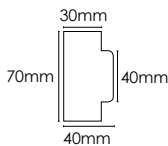

AL4(finish) 4" TUBULAR LATCH

4" Heavy Duty Double Sprung Bolt Through Tubular Latch

Base Material: Pressed Steel
Sold with Matching Wood Screws.

Dimensions
Total Length: 100mm
Back Set: 75mm
Face Plate Size (Removable): 58mm x 27mm
Dust Box: Yes

Finishes Available:

- AL4AB
- AL4AC
- AL4BN
- AL4DS
- AL4MAB
- AL4MB
- AL4MBN
- AL4PB
- AL4PC
- AL4PN
- AL4SB
- AL4SC
- AL4SN
- AL4UB
- AL4UDB
- AL4USC