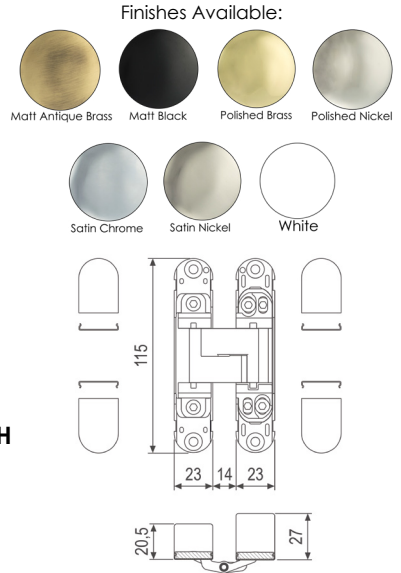

HINGES - AGB

AGBH32(finish) AGB ECLIPSE FIRE RATED ADJUSTABLE CONCEALED HINGE

Fire Resistant- Concealed Hinge for flush doors.

Base Material: Zamak
Suitable for wood & aluminium doors.
FIRE RESISTANT.
Adjustable.
Sold in singles.
Screws not supplied.

Dimensions
Height: 115mm
Max Extension: 14mm
Capacity:
40kg - 2 hinges
60kg - 3 hinges

Finishes Available:
AGBH32MAB
AGBH32MB
AGBH32PB
AGBH32PN
AGBH32SC
AGBH32SN
AGBH32WH

FIRE RATED

WOOD/ ALUMINIUM

CAPACITY 40KG/60KG

Key Features of the AGB Concealed Hinges

- Ideal even for **aluminium** frames, thanks to the 4mm thickness of the hinge fastening
- **Completely invisible** thanks to slim dimensions
- Easy installation: sash & frame parts can be **installed separately** during production and joined on-site
- Suit **wooden or aluminium** doors
- When the door is closed nothing can be seen of the hinge - **ideal for minimalist interiors**
- When fitted, it allows the door to open **180 degrees**
- Suitable for flush doors with rebate or without rebate
- Suitable for fire & smoke resistant doors for up to **30 minutes**

ADJUSTMENTS

1
Pressure Adjustments

2
Vertical Adjustments

3
Horizontal Adjustments