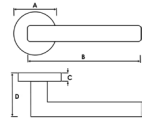

Dimensions: A: 52mm B: 132mm C: 5mm D: 64mm

**>> 5S LINE**

*Raw Brass*

Lever on Rose - Round Rose

These levers are unbranded.

**XT1967R5SRB TORRAO LEVER ON 5MM SLIM ROUND ROSE RB**  
A contemporary design in a classic finish.