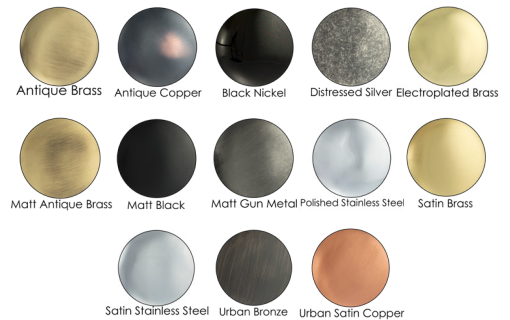

AH1433(finish) ATLANTIC ELITE 4" HINGES

4" X 3" X 3mm Ball Bearing Hinges
Grade 13 Fire Rated FD30/60 Fire Door Hinge

*TO BE COMPLIANT MUST BE USED WITH INTUMESCENTS - PAGE 154-155

Base Material: Stainless Steel
Sold with Matching Wood Screws.

Dimensions
Length: 102mm
Width: 76mm
Depth of Leaf: 3mm
Depth of Knuckle: 14mm

Finishes Available:

AH1433AB
AH1433AC
AH1433BN
AH1433DS
AH1433EB
AH1433MAB
AH1433MB
AH1433MBN
AH1433PSS
AH1433SB
AH1433SSS
AH1433UB
AH1433USC

Packs of 3:
AH1433AB(3)
AH1433BN(3)
AH1433EB(3)
AH1433MB(3)
AH1433MBN(3)
AH1433PSS(3)
AH1433SSS(3)
AH1433UB(3)

Finishes Available: