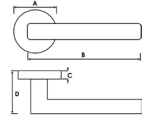

FMR413PC MONZA LEVER ON ROUND ROSE PC
Monza has a unique and distinctive design.

Other Finishes: N/A
Matching WC Turn: FMRWCPC
Matching Key Esc: FMRKPC
Matching Euro Esc: FMREPC
Matching Latch: AL3PC
Base Material: Zamak

Dimensions: A: 50mm B: 131mm C: 10mm D: 61mm

FMR422PC BOSTON LEVER ON ROUND ROSE PC
Boston in Polished Chrome creates a subtle statement.

Other Finishes: MB, UG
Matching WC Turn: FMRWCPC
Matching Key Esc: FMRKPC
Matching Euro Esc: FMREPC
Matching Latch: AL3PC
Base Material: Zamak

Dimensions: A: 50mm B: 140mm C: 10mm D: 66mm