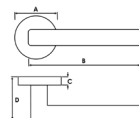

MILLHOUSE BRASS

Yester Bronze
Lever on Slim Rose - Round Rose