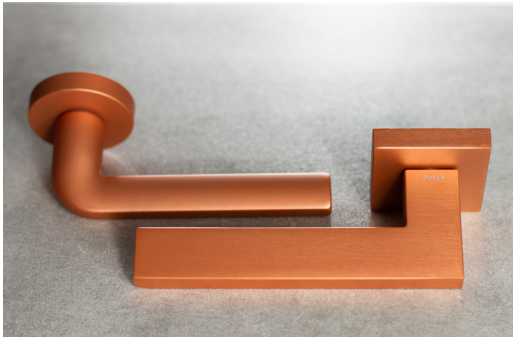

# Antique Brass

From Mortice Knobs, Lever handles & accessories, Antique Brass finishes them all with rich hues and golden undertones creating a warm and inviting touch.

To find out more visit the following product pages:

# Urban Satin Copper

Urban Satin Copper is increasingly popular in the design world. This finish is vivid and metallic creating a warm and inviting punch of character and taste. Urban Satin Copper is an ideal option for a modern environment where a prominent design statement is desired. This finish looks particularly stunning when fitted on modern, coloured doors.