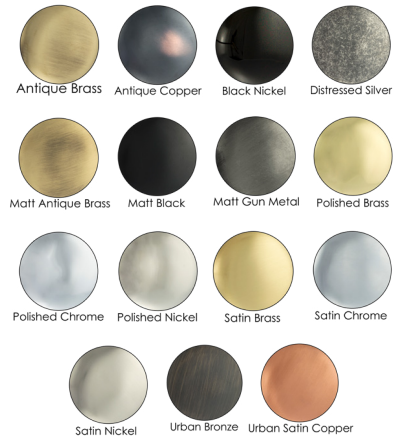

Finishes Available: