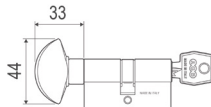

CYLINDERS - AGB - 5 PIN

AGB EURO PROFILE 5 PIN CYLINDER - KEY TO TURN - 30-30MM (60MM)

5 PIN Key to Differ Euro Cylinder - Key to Turn.

Base Material:
KEY TO DIFFER.
BS EN 1303:2015
3 Keys provided.

Dimensions
Total Length: 60mm

Finishes Available:
C: C620022525
MAB: C620722525
MB: C620842525
PB: C620012525
PC: C620302525
PN: C620062525
SB: C620082525
SC: C620322525

PN

Finishes Available:

B = 25mm
C = 25mm
X = 30mm
Y = 30mm

FIRE DOOR
EN1634

5 PINS

ANTI-PULL
CAM

3 KEYS

AGB EURO PROFILE 5 PIN CYLINDER - KEY TO TURN - 35-35MM (70MM)

5 PIN Key to Differ Euro Cylinder - Key to Turn.

Base Material:
KEY TO DIFFER.
BS EN 1303:2015
3 Keys provided.

Dimensions
Total Length: 70mm

Finishes Available:
C: C620023030
MAB: C620723030
MB: C620843030
PB: C620013030
PC: C620303030
PN: C620063030
SB: C620083030
SC: C620323030

Finishes Available:

B = 30mm
C = 30mm
X = 35mm
Y = 35mm

PB

FIRE DOOR
EN1634

5 PINS

ANTI-PULL
CAM

3 KEYS

1
5 Pins In Brass For
The Coding

2
Anti-Pull Cam In
Sintered Steel

3
3 Profile Keys