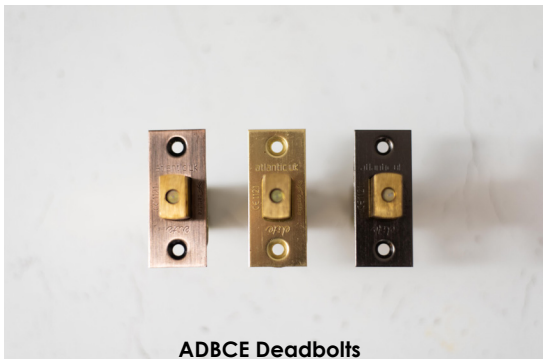

Finishes Available:  
ASDB3MB  
ASDB3PC  
ASDB3SC

Finishes Available:

Smart latches and deadbolts are designed to reduce fitting time and improve the aesthetics of a latch. They can be fitted within a third of the time of a normal standard latch in 3 easy steps.