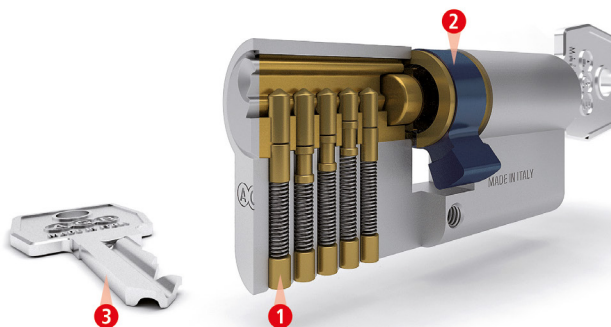

1
5 Pins In Brass For
The Coding

2
Anti-Pull Cam In
Sintered Steel

3
3 Profile Keys