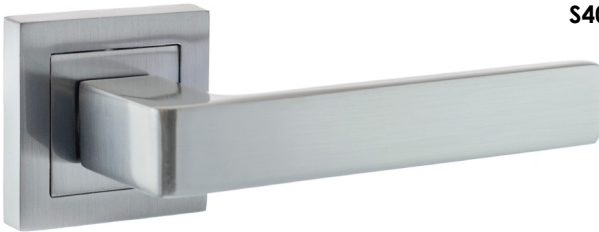

S40SSC MONTANA LEVER ON SQUARE ROSE SC
Streamlined modernity and simple style.

Other Finishes: PC, SN, SNPC, MB
Matching WC Turn: S4WCSSC
Matching Key Esc: S4ESCKSSC
Matching Euro Esc: S4ESCESSC
Matching Latch: AL3SC
Base Material: Zinc Alloy

Dimensions: A: 50.5mm B: 128mm C: 10mm D: 53mm