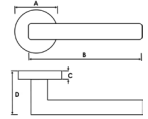

Matt Black
Lever on Rose - Round Rose

T293RMB ADRA LEVER ON ROUND ROSE MB
Adra is a classic look that never goes out of style.

Other Finishes: TT, PL, SC, PC
Matching WC Turn: TWCRMB
Matching Key Esc: TESCKRMB
Matching Euro Esc: TESCEKMB
Matching Latch: AL3MB
Base Material: Zamak

Dimensions: A: 52mm B: 135mm C: 11mm D: 65mm

Matt Black
Lever on Rose - Square Rose