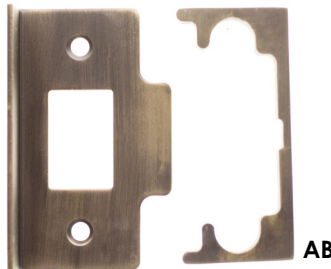

AB

Finishes Available: