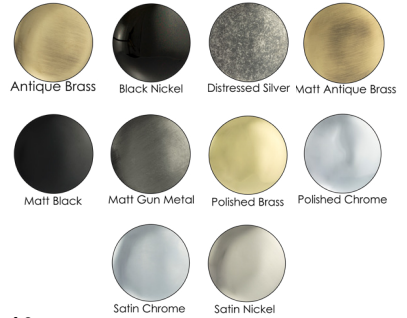

Finishes Available: