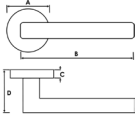

Satin Chrome Polished Chrome

Lever on Rose - Round Rose

M90SCPC SANTORINI LEVER ON ROUND ROSE SCPC
Santorini in dual Chrome finish carries an air of sophistication.

Other Finishes: N/A
Matching WC Turn: MWCSCPC
Matching Key Esc: MESCKSCPC
Matching Euro Esc: MESCECPC
Matching Latch: AL3PC
Base Material: Zinc Alloy

Dimensions: A: 50mm B: 122mm C: 10mm D: 65mm

Brass Plated Polished Brass

Lever on Rose - Round Rose

M85BP VALENCIA LEVER ON ROUND ROSE BP

Valencia in brass plate suits traditional and contemporary settings alike.

Other Finishes: SNNP
Matching WC Turn: MWCBP
Matching Key Esc: MESCKBP
Matching Euro Esc: MESCEBP
Matching Latch: AL3PB
Base Material: Zinc Alloy

Dimensions: A: 51mm B: 120mm C: 10mm D: 65mm

M86BP BARCELONA LEVER ON ROUND ROSE BP

Contemporary, Eye-catching & Unique.

Other Finishes: SN
Matching WC Turn: MWCBP
Matching Key Esc: MESCKBP
Matching Euro Esc: MESCEBP
Matching Latch: AL3PB
Base Material: Zinc Alloy

Dimensions: A: 51mm B: 130mm C: 10mm D: 64mm

Matching Accessories - Page 176