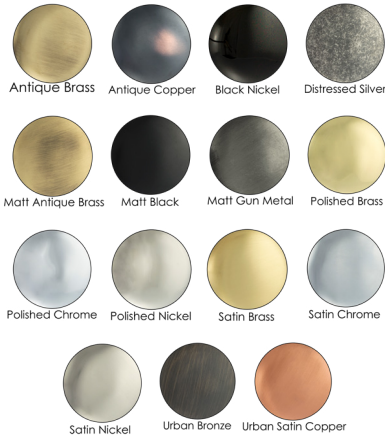

APH424(finish) ATLANTIC ELITE 4" PARLIAMENT HINGES

4" X 2" X 2.2mm Solid Brass Parliament Hinges

Base Material: Solid Brass
Sold with Matching Wood Screws.

Dimensions
Length: 102mm
Width: 102mm
Depth of Leaf: 4mm
Depth of Knuckle: 11mm

Finishes Available:

APH424AB
APH424AC
APH424BN
APH424DS
APH424MAB
APH424MB
APH424MBN
APH424PB
APH424PC
APH424PN
APH424SB
APH424SC
APH424SN
APH424UB
APH424USC

Finishes Available:

AHG111433(finish) ATLANTIC ELITE 4" HINGES

4" X 3" X 3mm Ball Bearing Hinges

Grade 11 Fire Rated FD30/60 Fire Door Hinge

*TO BE COMPLIANT MUST BE USED WITH INTUMESCENTS - PAGE 154-155

Base Material: Mild Steel
Sold with Matching Wood Screws.

Dimensions
Length: 102mm
Width: 76mm
Depth of Leaf: 3mm

Finishes Available:

AHG111433AB
AHG111433BN
AHG111433MB
AHG111433PC
AHG111433SC
AHG111433SN
AHG111433SS
AHG111433UB

Packs of 3:

AHG111433AB(3)
AHG111433MB(3)
AHG111433PC(3)
AHG111433SC(3)
AHG111433SN(3)