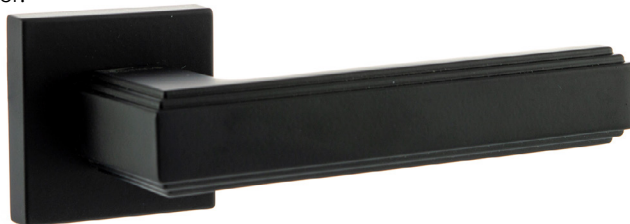

FMS293MB ALILA LEVER ON SQUARE ROSE MB
Art Deco inspired Alila is rich in design character.