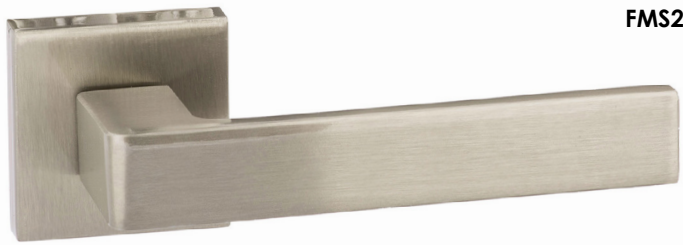

Satin Nickel
Lever on Rose- Square Rose

FMS254SN ASTI LEVER ON SQUARE ROSE SN
Satin Nickel includes brushed silver hues.

Other Finishes: MB, UG, UB, UDB, YB, PC, SC
Matching WC Turn: FMSWCSN
Matching Key Esc: FMSKSN
Matching Euro Esc: FMSESN
Matching Latch: AL3SN
Base Material: Zamak

Dimensions: A: 50mm B: 129mm C: 10mm D: 56mm

FMS293SN ALILA LEVER ON SQUARE ROSE SN
Alila is a striking design led lever.

Other Finishes: MB, UDB, PN
Matching WC Turn: FMSWCSN
Matching Key Esc: FMSKSN
Matching Euro Esc: FMSESN
Matching Latch: AL3SN
Base Material: Zamak

Dimensions: A: 50mm B: 128mm C: 10mm D: 57mm