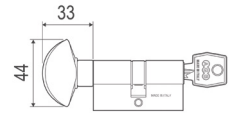

**FIRE DOOR
EN1634**