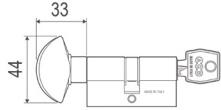

AGB EURO PROFILE 15 PIN CYLINDER - KEY TO TURN - 35-35MM (70MM)

15 PIN Key to Differ Euro Cylinder - Key to Turn.

Base Material:
KEY TO DIFFER.
BS EN 1303:2015
5 Keys provided.

Dimensions
Total Length: 70mm

Finishes Available:
C: CA20023030
MAB: CA20723030
MB: CA20843030
PC: CA20303030
PN: CA20163030
SB: CA20083030
SC: CA20323030