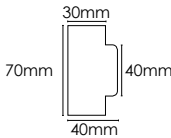

TUBULAR MORTICE LATCHES

AL25(finish) 2.5" TUBULAR LATCH

2.5" Quality Bolt Through Tubular Latch

Base Material: Pressed Steel
Sold with Matching Wood Screws.

Dimensions
Total Length: 63mm
Back Set: 45mm
Face Plate Size (Removable): 58mm x 27mm
Dust Box: Yes

Finishes Available:

- AL25AB
- AL25AC
- AL25BN
- AL25DS
- AL25MAB
- AL25MB
- AL25MBN
- AL25PB
- AL25PC
- AL25PN
- AL25SB
- AL25SC
- AL25SN
- AL25UB
- AL25UDB
- AL25USC