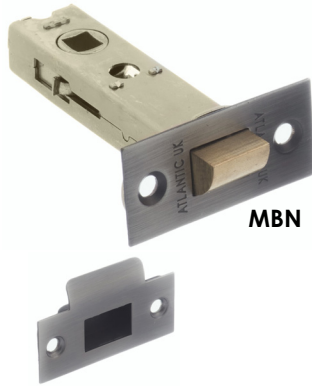

TUBULAR MORTICE LATCHES

AL25(finish) 2.5" TUBULAR LATCH

2.5" Quality Bolt Through Tubular Latch

Base Material: Pressed Steel
Sold with Matching Wood Screws.

Dimensions
Total Length: 63mm
Back Set: 45mm
Face Plate Size (Removable): 58mm x 27mm
Dust Box: Yes

Finishes Available:

- AL25AB
- AL25AC
- AL25BN
- AL25DS
- AL25MAB
- AL25MB
- AL25MBN
- AL25PB
- AL25PC
- AL25PN
- AL25SB
- AL25SC
- AL25SN
- AL25UB
- AL25UDB
- AL25USC