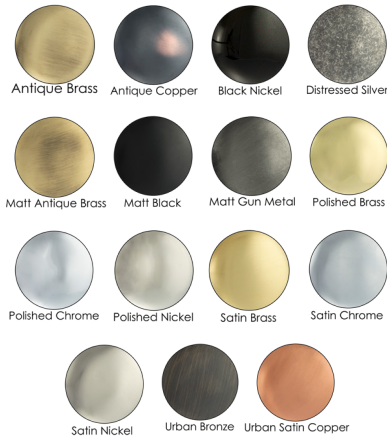

ALCE3(finish) 3" CE CERTIFIRE ATLANTIC ELITE TUBULAR LATCH

3" CE Certifire Bolt Through Tubular Latch

*TO BE COMPLIANT MUST BE USED WITH INTUMESCENTS - PAGE 154-155

Base Material: Mild Steel, Zinc Bolt
Sold with Matching Wood Screws.

Dimensions

Total Length: 78mm

Back Set: 57mm

Face Plate Size: 58mm x 27mm

Dust Box: Yes

Finishes Available: