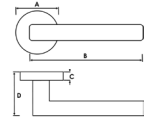

FMR236UDB ELLE LEVER ON ROUND ROSE UDB
A strong, bold and impressive urban finish.

Other Finishes: UG, MB, SC, PC, SN
Matching WC Turn: FMRWCUBD
Matching Key Esc: FMRKUBD
Matching Euro Esc: FMREUBD
Matching Latch: AL3UBD
Base Material: Zamak

Dimensions: A: 50mm B: 127mm C: 10mm D: 68mm

Urban Dark Bronze
Lever on Rose - Square Rose