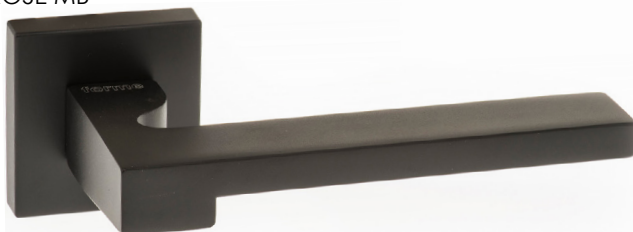

FMS430MB GINEVRA LEVER ON SQUARE ROSE MB
Glamorous, Vivid & Brave.

Other Finishes: PC, SC
Matching WC Turn: FMSWCMB
Matching Key Esc: FMSKMB
Matching Euro Esc: FMSEMB
Matching Latch: AL3MB
Base Material: Zamak

Dimensions: A: 50mm B: 138mm C: 10mm D: 74mm