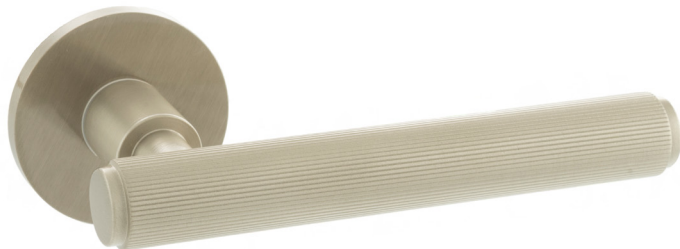

Other Finishes: MB, PC
Matching WC Turn: MHRWCSN
Matching Key Esc: MHRKSN
Matching Euro Esc: MHRRESN
Matching Latch: AL3SN
Base Material: Solid Brass & Zinc

Dimensions: A: 52mm B: 122mm C: 10mm D: 72mm
Weight of 1 single lever: 400g

MHSR250SN STEPHENSON LEVER ON 5MM SLIM ROUND ROSE SN
Satin Nickel coats the Stephenson lever with subtle glamour and sophistication.
forme LUCK by Frosio Bortolo

Other Finishes: MB, UDB, SB, YB, PC
Matching WC Turn: MHSRLWCSN
Matching Key Esc: MHSRKSN
Matching Euro Esc: MHSRESN
Matching Latch: AL3SN
Base Material: Solid Brass

Dimensions: A: 51mm B: 130mm C: 5mm D: 62mm
Weight of 1 single lever: 415g