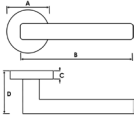

Old English