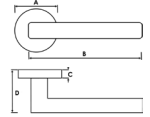

Dimensions: A: 51mm B: 130mm C: 10mm D: 61mm

SPM218SNNP DARRIO

*senza pari*<sup>®</sup>  
without equal

*Satin Nickel Polished Nickel*

Lever on Rose - Round Rose

**SPM218SNNP DARRIO LEVER ON ROUND ROSE SNNP**  
Darrio has a strong design element creating a definite focal point.