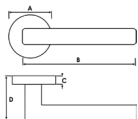

Polished Chrome
Lever on Rose - Round Rose

FMR236PC ELLE LEVER ON ROUND ROSE PC
On-Trend, Designer & Clean.

Other Finishes: MB, UG, UDB, SC, SN
Matching WC Turn: FMRWCPC
Matching Key Esc: FMRKPC
Matching Euro Esc: FMREPC
Matching Latch: AL3PC
Base Material: Zamak

Dimensions: A: 50mm B: 127mm C: 10mm D: 68mm

FMR254PC ASTI LEVER ON ROUND ROSE PC
Smooth mirror like Polished Chrome gives a dramatic allure.

Other Finishes: MB, UG, UB, YB, SC, SN
Matching WC Turn: FMRWCPC
Matching Key Esc: FMRKPC
Matching Euro Esc: FMREPC
Matching Latch: AL3PC
Base Material: Zamak

Dimensions: A: 50mm B: 129mm C: 10mm D: 56mm

FMR268PC CRYSTAL LEVER ON ROUND ROSE PC
Crystal has a bold characterful design.

Other Finishes: YB, SC
Matching WC Turn: FMRWCPC
Matching Key Esc: FMRKPC
Matching Euro Esc: FMREPC
Matching Latch: AL3PC
Base Material: Zamak

Dimensions: A: 50mm B: 138mm C: 10mm D: 60mm

FMR272PC FOGLIA LEVER ON ROUND ROSE PC
Polished Chrome creates a perfect coat for Foglia's trim design.

Other Finishes: MB, SC
Matching WC Turn: FMRWCPC
Matching Key Esc: FMRKPC
Matching Euro Esc: FMREPC
Matching Latch: AL3PC
Base Material: Zamak

Dimensions: A: 50mm B: 134mm C: 10mm D: 70mm

FMR280PC OLIMPIA LEVER ON ROUND ROSE PC
Glamorous, Engaging & Design-led.

Other Finishes: SC
Matching WC Turn: FMRWCPC
Matching Key Esc: FMRKPC
Matching Euro Esc: FMREPC
Matching Latch: AL3PC
Base Material: Zamak

Dimensions: A: 50mm B: 136mm C: 10mm D: 64mm