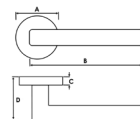

FMR133MB MILLY LEVER ON ROUND ROSE MB
Milly's simple yet minimal form is a firm designer favourite.

Other Finishes: UG, UB, USC, SC, PC, SN
Matching WC Turn: FMRWCMB
Matching Key Esc: FMRKMB
Matching Euro Esc: FMREMB
Matching Latch: AL3MB
Base Material: Zamak

Dimensions: A: 50mm B: 128mm C: 10mm D: 63mm

Other Finishes: UG, UDB, SC, PC, SN
Matching WC Turn: FMRWCMB
Matching Key Esc: FMRKMB
Matching Euro Esc: FMREMB
Matching Latch: AL3MB
Base Material: Zamak

Dimensions: A: 50mm B: 127mm C: 10mm D: 68mm