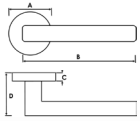

Urban Graphite
Lever on Rose - Round Rose

FMR133UG MILLY LEVER ON ROUND ROSE UG
Milly in Urban Graphite is rich in texture and design.

Other Finishes: MB, UB, USC, SC, PC, SN
Matching WC Turn: FMRWCUG
Matching Key Esc: FMRKUG
Matching Euro Esc: FMREUG
Suggested Latch: AL3MBN
Base Material: Zamak

Dimensions: A: 50mm B: 128mm C: 10mm D: 63mm

FMR236UG ELLE LEVER ON ROUND ROSE UG
Elle is a modern bar lever and has incredible ease of use.

Other Finishes: MB, UDB, SC, PC, SN
Matching WC Turn: FMRWCUG
Matching Key Esc: FMRKUG
Matching Euro Esc: FMREUG
Suggested Latch: AL3MBN
Base Material: Zamak

Dimensions: A: 50mm B: 127mm C: 10mm D: 68mm

FMR254UG ASTI LEVER ON ROUND ROSE UG
Urban Graphite adds characterful texture to any interior.

Other Finishes: MB, UB, USC, SC, PC, SN
Matching WC Turn: FMRWCUG
Matching Key Esc: FMRKUG
Matching Euro Esc: FMREUG
Suggested Latch: AL3MBN
Base Material: Zamak

Dimensions: A: 50mm B: 129mm C: 10mm D: 56mm

FMR422UG BOSTON LEVER ON ROUND ROSE UG
Boston is unique in design, enhanced by a distinctive finish.

Other Finishes: MB, PC
Matching WC Turn: FMRWCUG
Matching Key Esc: FMRKUG
Matching Euro Esc: FMREUG
Suggested Latch: AL3MBN
Base Material: Zamak

Dimensions: A: 50mm B: 140mm C: 10mm D: 66mm