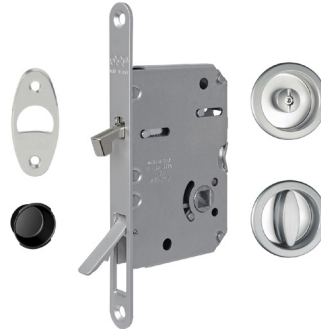

Finishes Available:

MB: B046815093
PB: B046815003
SC: B046815034