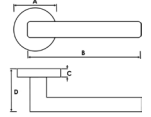

Satin Nickel
Lever on Rose - Round Rose

S31RSN MICHIGAN LEVER ON ROUND ROSE SN
Satin Nickel creates a warm glow in any interior.

Other Finishes: PC, MB
Matching WC Turn: S2WCERSN
Matching Key Esc: S2ESCKRSN
Matching Euro Esc: S2ESCERSN
Matching Latch: AL3SN
Base Material: Zinc Alloy

Dimensions: A: 50mm B: 122mm C: 10mm D: 57mm

S34RSN COLORADO LEVER ON ROUND ROSE SN
Colorado's subtle but modern designer lever.

Other Finishes: PC, SC, BN
Matching WC Turn: S2WCERSN
Matching Key Esc: S2ESCKRSN
Matching Euro Esc: S2ESCERSN
Matching Latch: AL3SN
Base Material: Zinc Alloy

Dimensions: A: 51mm B: 124mm C: 10mm D: 70mm