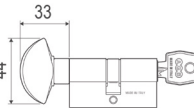

CYLINDERS - AGB - 5 PIN

AGB EURO PROFILE 5 PIN CYLINDER - KEY TO TURN - 30-30MM (60MM)

5 PIN Key to Differ Euro Cylinder - Key to Turn.

Base Material:
KEY TO DIFFER.
BS EN 1303:2015
3 Keys provided.

Dimensions
Total Length: 60mm

Finishes Available:
C: C620022525
MAB: C620722525
MB: C620842525
PB: C620012525
PC: C620302525
PN: C620062525
SB: C620082525
SC: C620322525

PN

Finishes Available:

B = 25mm
C = 25mm
X = 30mm
Y = 30mm

FIRE DOOR
EN1634

5 PINS

ANTI-PULL
CAM

3 KEYS

AGB EURO PROFILE 5 PIN CYLINDER - KEY TO TURN - 35-35MM (70MM)

5 PIN Key to Differ Euro Cylinder - Key to Turn.

Base Material:
KEY TO DIFFER.
BS EN 1303:2015
3 Keys provided.

Dimensions
Total Length: 70mm

Finishes Available:
C: C620023030
MAB: C620723030
MB: C620843030
PB: C620013030
PC: C620303030
PN: C620063030
SB: C620083030
SC: C620323030

Finishes Available:

B = 30mm
C = 30mm
X = 35mm
Y = 35mm

PB

FIRE DOOR
EN1634

5 PINS

ANTI-PULL
CAM

3 KEYS

1
5 Pins In Brass For
The Coding

2
Anti-Pull Cam In
Sintered Steel

3
3 Profile Keys