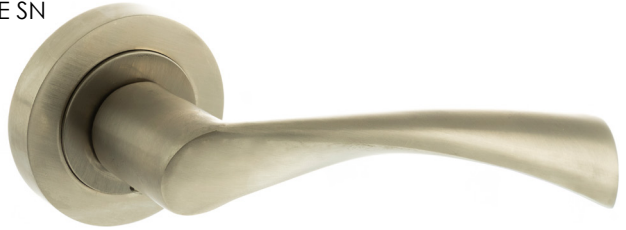

Satin Nickel
Lever on Rose - Round Rose

S31RSN MICHIGAN LEVER ON ROUND ROSE SN
Satin Nickel creates a warm glow in any interior.

Other Finishes: PC, MB
Matching WC Turn: S2WCERSN
Matching Key Esc: S2ESCKRSN
Matching Euro Esc: S2ESCERSN
Matching Latch: AL3SN
Base Material: Zinc Alloy

Dimensions: A: 50mm B: 122mm C: 10mm D: 57mm

S34RSN COLORADO LEVER ON ROUND ROSE SN
Colorado's subtle but modern designer lever.

Other Finishes: PC, SC, BN
Matching WC Turn: S2WCERSN
Matching Key Esc: S2ESCKRSN
Matching Euro Esc: S2ESCERSN
Matching Latch: AL3SN
Base Material: Zinc Alloy

Dimensions: A: 51mm B: 124mm C: 10mm D: 70mm

S39RSN GEORGIA LEVER ON ROUND ROSE SN
Georgia has a high quality and designer look.

Other Finishes: PC, MB
Matching WC Turn: S2WCERSN
Matching Key Esc: S2ESCKRSN
Matching Euro Esc: S2ESCERSN
Matching Latch: AL3SN
Base Material: Zinc Alloy

Dimensions: A: 50mm B: 117mm C: 10mm D: 64mm

Satin Nickel
Lever on Rose - Square Rose

S40SSN MONTANA LEVER ON SQUARE ROSE SN
Montana in Satin Nickel showcases a warm finish and stunning design.

Other Finishes: PC, SC, SNPC, MB
Matching WC Turn: S4WCSSN
Matching Key Esc: S4ESCKSSN
Matching Euro Esc: S4ESCESSN
Matching Latch: AL3SC
Base Material: Zinc Alloy

Dimensions: A: 50.5mm B: 128mm C: 10mm D: 53mm