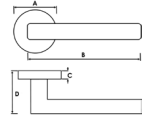

Polished Chrome
Lever on Rose - Round Rose

S21RPC NEVADA LEVER ON ROUND ROSE PC
Nevada's curved lever sits well in the hand & looks timelessly glamorous.

Other Finishes: SC
Matching WC Turn: S2WCRPC
Matching Key Esc: S2ESCKRPC
Matching Euro Esc: S2ESCERPC
Matching Latch: AL3PC
Base Material: Zinc Alloy

Dimensions: A: 51mm B: 130mm C: 10mm D: 60mm

Other Finishes: SC
Matching WC Turn: S2WCRPC
Matching Key Esc: S2ESCKRPC
Matching Euro Esc: S2ESCERPC
Matching Latch: AL3PC
Base Material: Zinc Alloy

Dimensions: A: 51mm B: 125mm C: 10mm D: 52mm