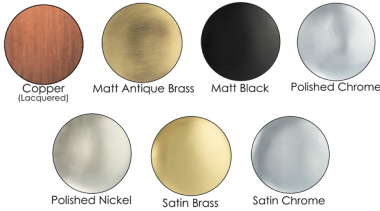

AGB EURO PROFILE 15 PIN DOUBLE CYLINDER- KEY TO KEY - 40-40MM (80MM)

15 PIN Key to Differ Euro Cylinder - Key to Key.

Finishes Available:

B = 35mm
C = 35mm
X = 40mm
Y = 40mm