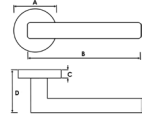

T1967R5SSC TORRAO LEVER ON 5MM SLIM ROUND ROSE SC Torrao is a modern favourite on minimal 5mm rose.

Other Finishes: MB, TT, PL, PC
Matching WC Turn: TWCR5SSC
Matching Key Esc: TESCKR5SSC
Matching Euro Esc: TESKER5SSC
Matching Latch: AL3SC
Base Material: Solid Brass
Branded Lever

Dimensions: A: 52mm B: 118mm C: 5mm D: 58mm

T3098R5SSC TAVIRA LEVER ON 5MM SLIM ROUND ROSE SC Elegant, Understated & Modern.

Other Finishes: MB, TT, PL, PC
Matching WC Turn: TWCR5SSC
Matching Key Esc: TESCKR5SSC
Matching Euro Esc: TESKER5SSC
Matching Latch: AL3SC
Base Material: Zamak (rose - solid brass)
Branded Lever

Dimensions: A: 52mm B: 121mm C: 5mm D: 66mm