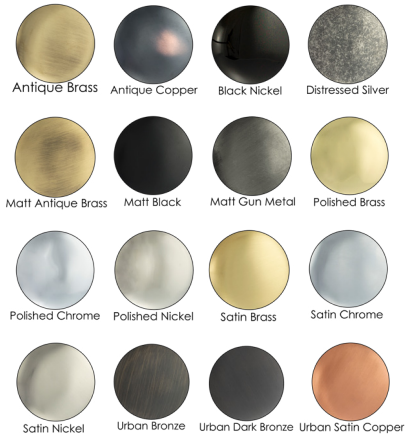

Finishes Available: