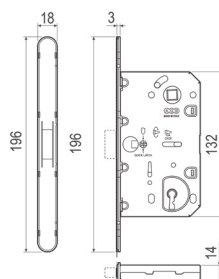

Finishes Available: