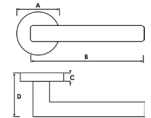

Crystal Polished Chrome
Lever on Rose - Round Rose