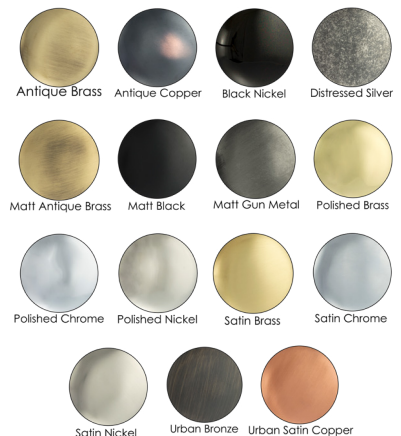

Finishes Available: