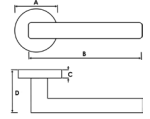

senza pari®
without equal

Satin Nickel Polished Chrome

Lever on Rose - Round Rose

SPM222SNCP ELISSE LEVER ON ROUND ROSE SNCP
Elisse has a marvellously detailed form.

Other Finishes: N/A
Matching WC Turn: SPMWCSNCP
Matching Key Esc: SPMESCKSNCP
Matching Euro Esc: SPMESCESNCP
Matching Latch: AL3SN
Base Material: Zinc Alloy

Dimensions: A: 51mm B: 130mm C: 10mm D: 60mm

Weathered Antique Bronze

Lever on Rose - Square Rose