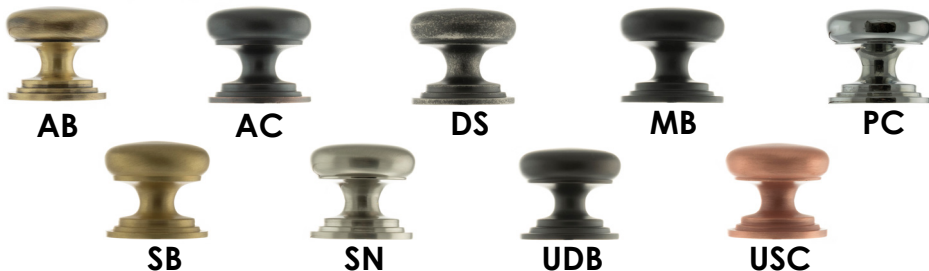

Old English

Cabinet Hardware

OEC1176(finish) WINCHESTER CONCEALED FIX CUP PULL

This traditional styled cup pull is perfectly suited to traditional or contemporary settings. Select a finish to match your style!

Finishes: MB, SB, UDB, AB, SN, PC, AC, DS, USC
Base Material: Solid Brass
Concealed Fix.

Dimensions: Cup Pull Width: 104mm
Height: 40mm
Depth when fitted: 24mm
Centre to Centre: 76mm

OEC1232(finish) LINCOLN VICTORIAN DOMED CABINET KNOB

Lincoln is subtle in design whilst being effortlessly elegant.

Finishes: MB, SB, UDB, AB, SN, PC, AC, DS, USC
Base Material: Solid Brass
Concealed Fix.

Dimensions:
Knob Width/Diameter: 32mm
Height: 28mm
Width of base: 30mm
Width of stem: 12mm

OEC1238(finish) LINCOLN VICTORIAN CABINET KNOB

Created from quality, solid brass, Lincoln is a contemporary match to many designer levers & mortice knobs.

Finishes: MB, SB, UDB, AB, SN, PC, AC, DS, USC
Base Material: Solid Brass
Concealed Fix.

Dimensions:
Knob Width/Diameter: 38mm
Height: 33mm
Width of base: 36mm
Width of stem: 12mm