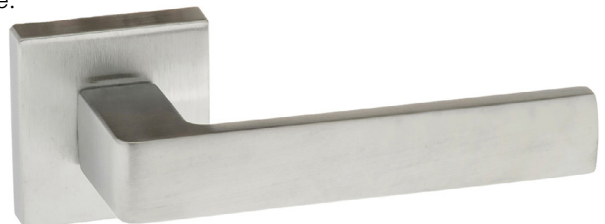

Satin Chrome
Lever on Rose - Round Rose

FMR280SC OLIMPIA LEVER ON ROUND ROSE SC
Attractive, Plush & Stunning.

Other Finishes: PC
Matching WC Turn: FMRWCSC
Matching Key Esc: FMRKSC
Matching Euro Esc: FMRESC
Matching Latch: AL3SC
Base Material: Zamak

Dimensions: A: 50mm B: 128mm C: 10mm D: 63mm

FMR430SC GINEVRA LEVER ON ROUND ROSE SC
Ginevra has exclusive design showcasing uniqueness.

Other Finishes: MB
Matching WC Turn: FMRWCSC
Matching Key Esc: FMRKSC
Matching Euro Esc: FMRESC
Matching Latch: AL3SC
Base Material: Zamak

Dimensions: A: 50mm B: 138mm C: 10mm D: 74mm

Satin Chrome
Lever on Rose - Square Rose

FMS215SC NAXOS LEVER ON SQUARE ROSE SC
Sensational, Striking & Bold.

Other Finishes: MB, UG, PC
Matching WC Turn: FMSWCSC
Matching Key Esc: FMSKSC
Matching Euro Esc: FMSESC
Matching Latch: AL3SC
Base Material: Zamak

Dimensions: A: 50mm B: 140mm C: 10mm D: 63mm

FMS254SC ASTI LEVER ON SQUARE ROSE SC
Minimal Asti in Satin Chrome is an all time favourite.

Other Finishes: MB, UG, UB, UDB, YB, PC, SN
Matching WC Turn: FMSWCSC
Matching Key Esc: FMSKSC
Matching Euro Esc: FMSESC
Matching Latch: AL3SC
Base Material: Zamak

Dimensions: A: 50mm B: 129mm C: 10mm D: 56mm