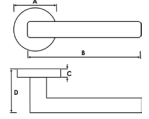

MILLHOUSE BRASS

Satin Brass

Lever on Slim Rose - Round Rose