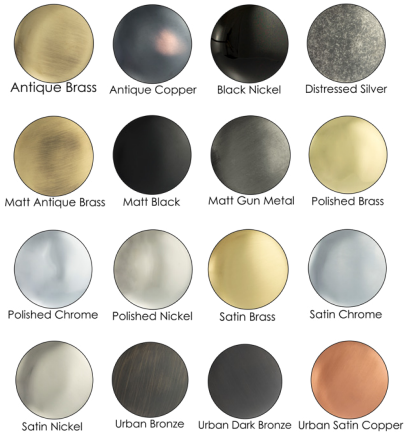

Finishes Available:  
ADB25AB  
ADB25AC  
ADB25BN  
ADB25DS  
ADB25MAB  
ADB25MB  
ADB25MBN  
ADB25PB  
ADB25PC  
ADB25PN  
ADB25SB  
ADB25SC  
ADB25SN  
ADB25UB  
ADB25UDB  
ADB25USC

PN

Finishes Available: