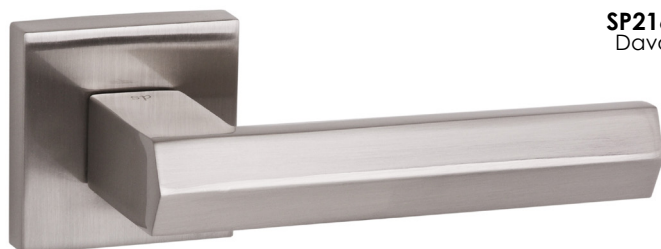

SP216SN DAVOLI LEVER ON SQUARE ROSE SN
Davoli is a pulchritudinous lever with unique form.

Other Finishes: CP
Matching WC Turn: SPWCSN
Matching Key Esc: SPESCKSN
Matching Euro Esc: SPESCESN
Matching Latch: AL3SN
Base Material: Zinc Alloy

Dimensions: A: 55mm B: 128mm C: 10mm D: 61mm

SP217SN PANETTI LEVER ON SQUARE ROSE SN
With appealing aesthetics, Panetti is a perfect finishing touch.

Other Finishes: CP, WAB
Matching WC Turn: SPWCSN
Matching Key Esc: SPESCKSN
Matching Euro Esc: SPESCESN
Matching Latch: AL3SN
Base Material: Zinc Alloy

Dimensions: A: 55mm B: 134mm C: 10mm D: 59mm