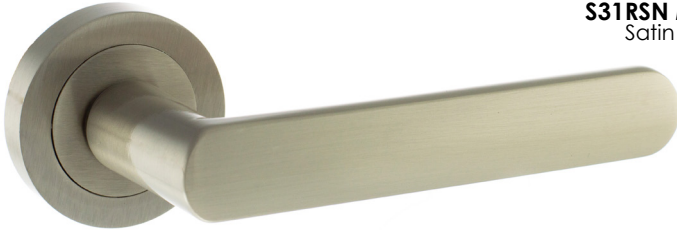

Satin Nickel
Lever on Rose - Round Rose

S31RSN MICHIGAN LEVER ON ROUND ROSE SN
Satin Nickel creates a warm glow in any interior.

Other Finishes: PC, MB
Matching WC Turn: S2WCERSN
Matching Key Esc: S2ESCKRSN
Matching Euro Esc: S2ESCERSN
Matching Latch: AL3SN
Base Material: Zinc Alloy

Dimensions: A: 50mm B: 122mm C: 10mm D: 57mm

S34RSN COLORADO LEVER ON ROUND ROSE SN
Colorado's subtle but modern designer lever.

Other Finishes: PC, SC, BN
Matching WC Turn: S2WCERSN
Matching Key Esc: S2ESCKRSN
Matching Euro Esc: S2ESCERSN
Matching Latch: AL3SN
Base Material: Zinc Alloy

Dimensions: A: 51mm B: 124mm C: 10mm D: 70mm