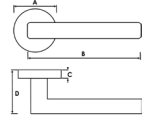

Satin Chrome
Lever on Rose - Round Rose

S21RSC NEVADA LEVER ON ROUND ROSE SC
Elegant, Glamorous & Stylish.

Other Finishes: PC
Matching WC Turn: S2WCRSC
Matching Key Esc: S2ESCKRSC
Matching Euro Esc: S2ESCERSC
Matching Latch: AL3SC
Base Material: Zinc Alloy

Dimensions: A: 51mm B: 130mm C: 10mm D: 60mm

S22RSC ARIZONA LEVER ON ROUND ROSE SC
Satin Chrome has the ability to modernise any lever.

Other Finishes: PC
Matching WC Turn: S2WCRSC
Matching Key Esc: S2ESCKRSC
Matching Euro Esc: S2ESCERSC
Matching Latch: AL3SC
Base Material: Zinc Alloy

Dimensions: A: 51mm B: 125mm C: 10mm D: 52mm