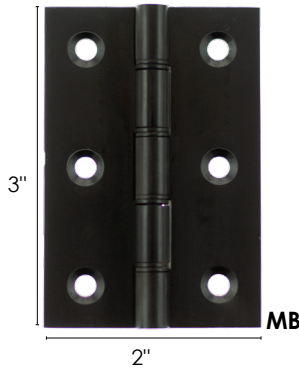

HINGES

AWH3222(finish) ATLANTIC ELITE 3" WASHED HINGES

3" X 2" X 2.2mm Solid Brass Washered Hinges

Base Material: Solid Brass
Sold with Matching Wood Screws.

Dimensions
Length: 76mm
Width: 50mm
Depth of Leaf: 2.5mm
Depth of Knuckle: 8mm

Finishes Available:

AWH3222AB
AWH3222AC
AWH3222BN
AWH3222DS
AWH3222MAB
AWH3222MB
AWH3222MBN
AWH3222PB
AWH3222PC
AWH3222PN
AWH3222SB
AWH3222SC
AWH3222SN
AWH3222UB
AWH3222UDB
AWH3222USC