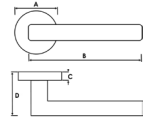

Satin Nickel
Lever on Rose - Round Rose