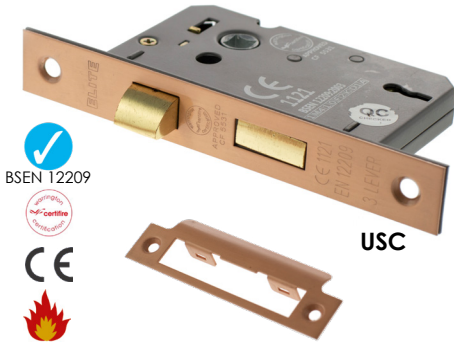

MORTICE LOCKS - 3 LEVER SASHLOCK

ALKSASH3LK25(finish) 2.5" CE ATLANTIC ELITE 3 LEVER KEY SASHLOCK

2.5" CE Certifire Bolt Through 3 Lever Key Sashlock - FD30/60

*TO BE COMPLIANT MUST BE USED WITH INTUMESCENTS - PAGE 154-155

Base Material: Pressed Steel
Sold with Matching Wood Screws.
Dimensions
Back Set: 45mm
Face Plate Size: 152x22mm
Dust Box: Yes

Finishes Available:

- ALKSASH3LK25AB
- ALKSASH3LK25AC
- ALKSASH3LK25BN
- ALKSASH3LK25DS
- ALKSASH3LK25MAB
- ALKSASH3LK25MB
- ALKSASH3LK25MBN
- ALKSASH3LK25PB
- ALKSASH3LK25PC
- ALKSASH3LK25PN
- ALKSASH3LK25SB
- ALKSASH3LK25SC
- ALKSASH3LK25SN
- ALKSASH3LK25UB
- ALKSASH3LK25UDB
- ALKSASH3LK25USC