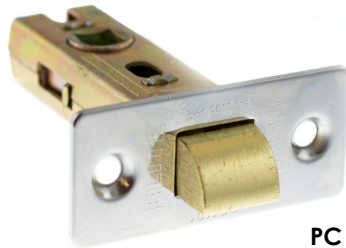

Dimensions

Total Length: 65mm  
Back Set: 45mm  
Face Plate Size: 58mm x 27mm  
Dust Box: Yes

Finishes Available:

ALCE25AB  
ALCE25AC  
ALCE25BN  
ALCE25DS  
ALCE25MAB  
ALCE25MB  
ALCE25MBN  
ALCE25PB  
ALCE25PC  
ALCE25PN  
ALCE25SB  
ALCE25SC  
ALCE25SN  
ALCE25UB  
ALCE25USC