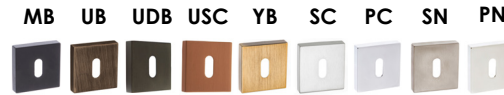

Dimensions
Width/Height: 50mm
Depth: 10mm
Unit: Sold in Pairs