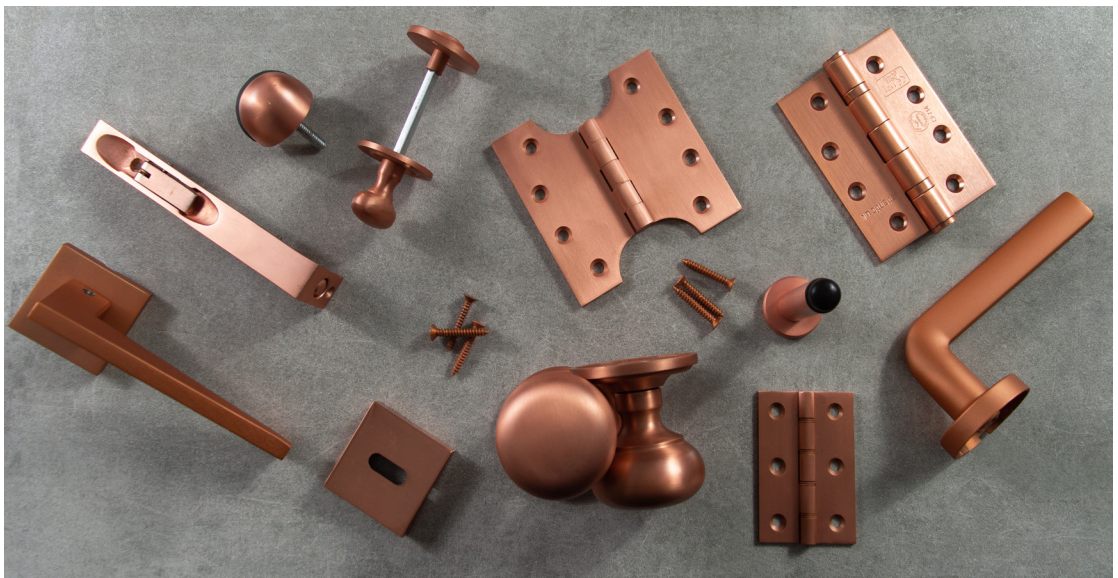

# Antique Brass

From Mortice Knobs, Lever handles & accessories, Antique Brass finishes them all with rich hues and golden undertones creating a warm and inviting touch.

To find out more visit the following product pages:

Designer Levers: Page 157-159 (Traditional)

Lever on Backplate: Page 158-159

Mortice Knobs: Page 73 (Contemporary), 160-163 (Traditional)

Accessories: Page 216-247

Cabinet Hardware: Page 82-83, 166-167

Knurling: Page 73, 82,83

# Urban Satin Copper

Urban Satin Copper is increasingly popular in the design world. This finish is vivid and metallic creating a warm and inviting punch of character and taste. Urban Satin Copper is an ideal option for a modern environment where a prominent design statement is desired. This finish looks particularly stunning when fitted on modern, coloured doors.

# Urban Bronze

Urban Bronze is rich in relief with visible brush marks showing through signs of the lighter & warm golden shades as well as the rich textured darker accents. Urban Bronze encompasses the modern industrial look achieving a feel that has a depth of character. Urban Bronze has detailed relief especially when finished onto Solid Brass, for example the Old English Mortice Knob collection. Urban Bronze is lighter in colour than Urban Dark Bronze.