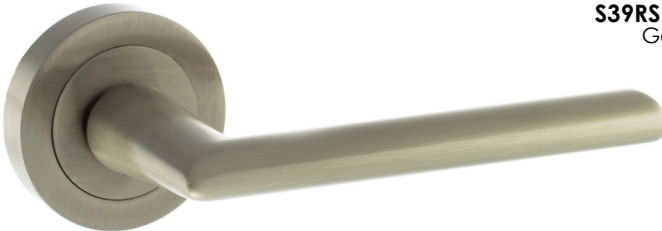

S39RSN GEORGIA LEVER ON ROUND ROSE SN
Georgia has a high quality and designer look.

Other Finishes: PC, MB
Matching WC Turn: S2WCERSN
Matching Key Esc: S2ESCKRSN
Matching Euro Esc: S2ESCERSN
Matching Latch: AL3SN
Base Material: Zinc Alloy

Dimensions: A: 50mm B: 117mm C: 10mm D: 64mm

Satin Nickel
Lever on Rose - Square Rose

S40SSN MONTANA LEVER ON SQUARE ROSE SN
Montana in Satin Nickel showcases a warm finish and stunning design.

Other Finishes: PC, SC, SNPC, MB
Matching WC Turn: S4WCSSN
Matching Key Esc: S4ESCKSSN
Matching Euro Esc: S4ESCESSN
Matching Latch: AL3SC
Base Material: Zinc Alloy

Dimensions: A: 50.5mm B: 128mm C: 10mm D: 53mm