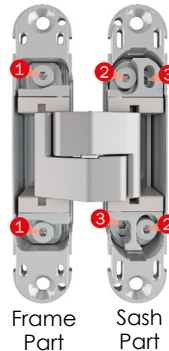

ADJUSTMENTS

1
Pressure Adjustments

2
Vertical Adjustments

3
Horizontal Adjustments