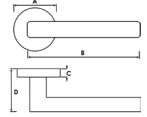

FMR158SCPC MILLY LEVER ON ROUND ROSE SCPC
Striking, Modern & Clean.

Other Finishes: N/A
Matching WC Turn: FMRWCSC
Matching Key Esc: FMRKSC
Matching Euro Esc: FMRESC
Matching Latch: AL3SC
Base Material: Zamak

Dimensions: A: 50mm B: 128mm C: 10mm D: 63mm

Other Finishes: N/A
Matching WC Turn: FMRWCSC
Matching Key Esc: FMRKSC
Matching Euro Esc: FMRESC
Matching Latch: AL3SC
Base Material: Zamak

Dimensions: A: 50mm B: 129mm C: 10mm D: 56mm