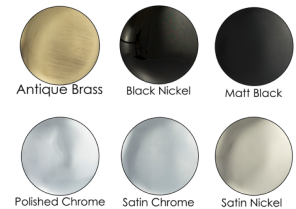

Finishes Available: