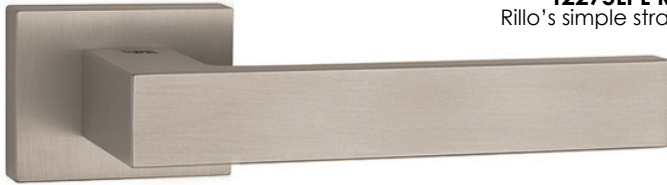

T2275LPL RILLO LEVER ON RECTANGULAR ROSE PL
Rillo's simple straight lines make an ideal minimalistic option.

Other Finishes: MB, TT, SC, PC
Matching WC Turn: TWCLPL
Matching Key Esc: TESCKLPL
Euro Esc to suit: TESCESPL
Suggested Latch: AL3SN
Base Material: Zamak

Dimensions: A: 52mm B: 130mm C: 11mm D: 57mm
Rose Height: 35mm

T3098LPL TAVIRA LEVER ON RECTANGULAR ROSE PL
Sleek, Minimal & Modern.

Other Finishes: TT, SC, PC
Matching WC Turn: TWCLPL
Matching Key Esc: TESCKLPL
Euro Esc to suit: TESCESPL
Suggested Latch: AL3SN
Base Material: Zamak

Dimensions: A: 52mm B: 134.5mm C: 11mm D: 72.4mm
Rose Height: 35mm