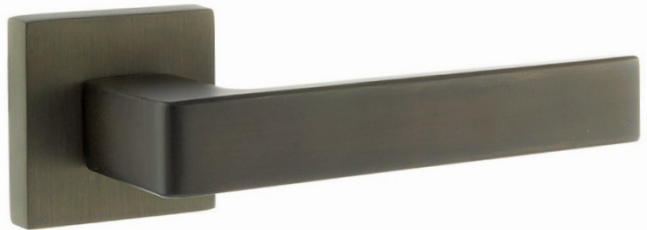

Urban Dark Bronze
Lever on Rose - Round Rose

FMR236UDB ELLE LEVER ON ROUND ROSE UDB
A strong, bold and impressive urban finish.

Other Finishes: UG, MB, SC, PC, SN
Matching WC Turn: FMRWCUBD
Matching Key Esc: FMRKUBD
Matching Euro Esc: FMREUBD
Matching Latch: AL3UBD
Base Material: Zamak

Dimensions: A: 50mm B: 127mm C: 10mm D: 68mm

Urban Dark Bronze
Lever on Rose - Square Rose

FMS254UDB ASTI LEVER ON SQUARE ROSE UDB
Rich in design and luxurious in finish.

Other Finishes: MB, UG, UB, YB, SC, PC, SN
Matching WC Turn: FMSWCUBD
Matching Key Esc: FMSKUBD
Matching Euro Esc: FMSEUBD
Matching Latch: AL3UBD
Base Material: Zamak

Dimensions: A: 50mm B: 129mm C: 10mm D: 56mm

FMS293UDB ALILA LEVER ON SQUARE ROSE UDB
Tasteful and elegant in both design and finish.

Other Finishes: MB, SN, PN
Matching WC Turn: FMSWCUBD
Matching Key Esc: FMSKUBD
Matching Euro Esc: FMSEUBD
Matching Latch: AL3UBD
Base Material: Zamak

Dimensions: A: 50mm B: 128mm C: 10mm D: 57mm