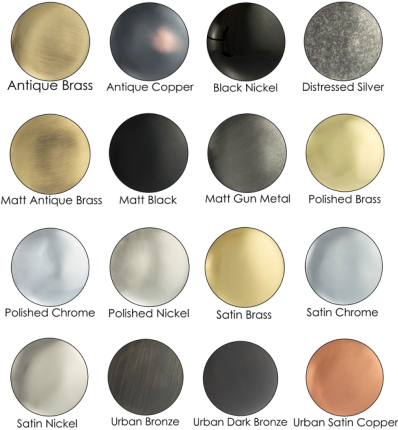

ALKDEAD3LK3(finish) 3" CE ATLANTIC ELITE 3 LEVER KEY DEADLOCK

3" CE Certifire 3 Lever Key Deadlock - FD30/60

*TO BE COMPLIANT MUST BE USED WITH INTUMESCENTS - PAGE 154-155

Base Material: Pressed Steel
Sold with Matching Wood Screws.
Dimensions
Back Set: 57mm
Face Plate Size: 120x22mm
Dust Box: Yes

Finishes Available:
ALKDEAD3LK3AB
ALKDEAD3LK3AC
ALKDEAD3LK3BN
ALKDEAD3LK3DS
ALKDEAD3LK3MAB
ALKDEAD3LK3MB
ALKDEAD3LK3MBN
ALKDEAD3LK3PB
ALKDEAD3LK3PC
ALKDEAD3LK3PN
ALKDEAD3LK3SB
ALKDEAD3LK3SC
ALKDEAD3LK3SN
ALKDEAD3LK3UB
ALKDEAD3LK3UDB
ALKDEAD3LK3USC

Finishes Available:

MAB

MORTICE LOCKS - EURO DEADLOCK

ALKDEADE25(finish) 2.5" CE ATLANTIC ELITE EURO DEADLOCK

2.5" CE Certifire Bolt Through Euro Deadlock - FD30/60

*TO BE COMPLIANT MUST BE USED WITH INTUMESCENTS - PAGE 154-155

Base Material: Pressed Steel
Sold with Matching Wood Screws.
Does not include Euro Cylinder.
Dimensions
Back Set: 45mm
Face Plate Size: 125x25mm
Dust Box: Yes

Finishes Available:
ALKDEADE25AB
ALKDEADE25AC
ALKDEADE25BN
ALKDEADE25DS
ALKDEADE25MAB
ALKDEADE25MB
ALKDEADE25MBN
ALKDEADE25PB
ALKDEADE25PC
ALKDEADE25PN
ALKDEADE25SB
ALKDEADE25SC
ALKDEADE25SN
ALKDEADE25UB
ALKDEADE25UDB
ALKDEADE25USC