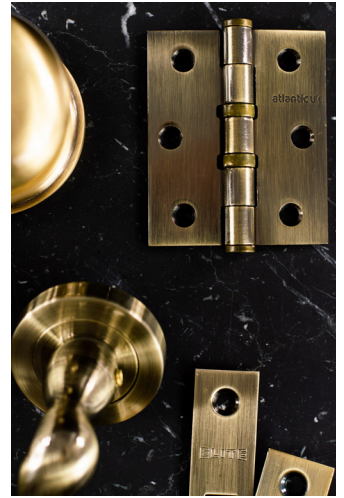

# Antique Brass

From Mortice Knobs, Lever handles & accessories, Antique Brass finishes them all with rich hues and golden undertones creating a warm and inviting touch.

To find out more visit the following product pages:

Designer Levers: Page 157-159 (Traditional)

Lever on Backplate: Page 158-159

Mortice Knobs: Page 73 (Contemporary), 160-163 (Traditional)

Accessories: Page 216-247

Cabinet Hardware: Page 82-83, 166-167

Knurling: Page 73, 82,83