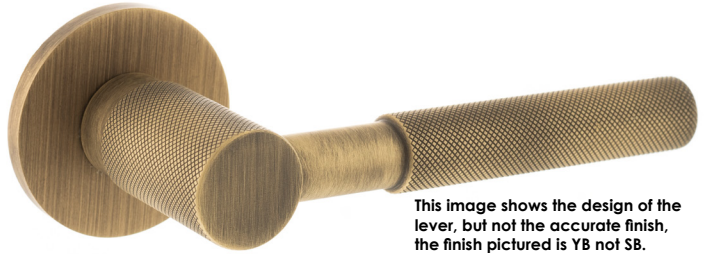

MHSR500SB MASON LEVER ON 5MM SLIM ROUND ROSE SB

This industrial themed design is a perfect solution to any restored interior.
forme LEXI by Frosio Bortolo

Other Finishes: MB, UDB, YB, SN, PC
Matching WC Turn: MHSRKWCSB
Matching Key Esc: MHSRKSB
Matching Euro Esc: MHSRESB
Matching Latch: AL3SB
Base Material: Solid Brass

Dimensions: A: 51 mm B: 131,5mm C: 5mm D: 56mm
Weight of 1 single lever: 425g

forme