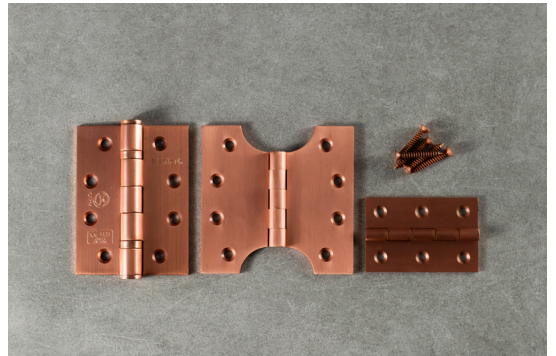

# Antique Brass

From Mortice Knobs, Lever handles & accessories, Antique Brass finishes them all with rich hues and golden undertones creating a warm and inviting touch.

To find out more visit the following product pages:

Designer Levers: Page 157-159 (Traditional)

Lever on Backplate: Page 158-159

Mortice Knobs: Page 73 (Contemporary), 160-163 (Traditional)

Accessories: Page 216-247

Cabinet Hardware: Page 82-83, 166-167

Knurling: Page 73, 82,83

# Urban Satin Copper

Urban Satin Copper is increasingly popular in the design world. This finish is vivid and metallic creating a warm and inviting punch of character and taste. Urban Satin Copper is an ideal option for a modern environment where a prominent design statement is desired. This finish looks particularly stunning when fitted on modern, coloured doors.