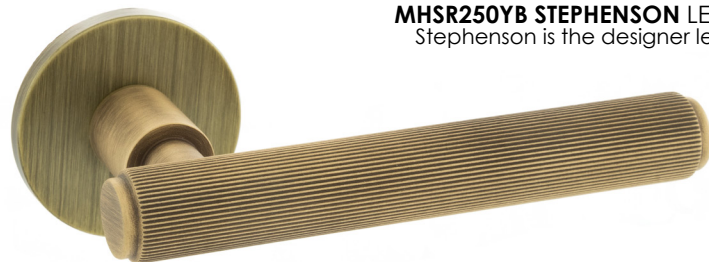

forme

MHSR250YB STEPHENSON LEVER ON 5MM SLIM ROUND ROSE YB
Stephenson is the designer lever for every minimalistic interior décor.
forme LUCK by Frosio Bortolo

Other Finishes: MB, UDB, SB, SN, PC
Matching WC Turn: MHSRLWCYB
Matching Key Esc: MHSRKYB
Matching Euro Esc: MHSREYB
Suggested Latch: AL3MAB
Base Material: Solid Brass

Dimensions: A: 51 mm B: 130mm C: 5mm D: 62mm
Weight of 1 single lever: 415g