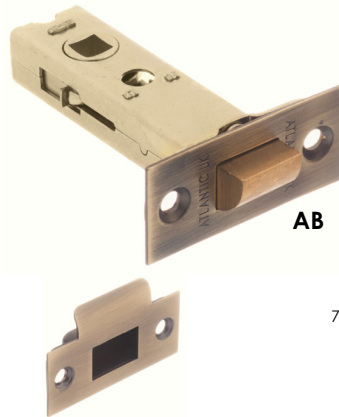

AL4(finish) 4" TUBULAR LATCH

4" Heavy Duty Double Sprung Bolt Through Tubular Latch

Base Material: Pressed Steel
Sold with Matching Wood Screws.

Dimensions
Total Length: 100mm
Back Set: 75mm
Face Plate Size (Removable): 58mm x 27mm
Dust Box: Yes

Finishes Available:

- AL4AB
- AL4AC
- AL4BN
- AL4DS
- AL4MAB
- AL4MB
- AL4MBN
- AL4PB
- AL4PC
- AL4PN
- AL4SB
- AL4SC
- AL4SN
- AL4UB
- AL4UDB
- AL4USC