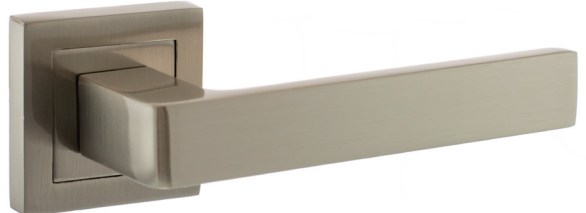

Satin Nickel
Lever on Rose - Round Rose

S31RSN MICHIGAN LEVER ON ROUND ROSE SN
Satin Nickel creates a warm glow in any interior.

Other Finishes: PC, MB
Matching WC Turn: S2WCERSN
Matching Key Esc: S2ESCKRSN
Matching Euro Esc: S2ESCERSN
Matching Latch: AL3SN
Base Material: Zinc Alloy

Dimensions: A: 50mm B: 122mm C: 10mm D: 57mm

S34RSN COLORADO LEVER ON ROUND ROSE SN
Colorado's subtle but modern designer lever.

Other Finishes: PC, SC, BN
Matching WC Turn: S2WCERSN
Matching Key Esc: S2ESCKRSN
Matching Euro Esc: S2ESCERSN
Matching Latch: AL3SN
Base Material: Zinc Alloy

Dimensions: A: 51mm B: 124mm C: 10mm D: 70mm

S39RSN GEORGIA LEVER ON ROUND ROSE SN
Georgia has a high quality and designer look.

Other Finishes: PC, MB
Matching WC Turn: S2WCERSN
Matching Key Esc: S2ESCKRSN
Matching Euro Esc: S2ESCERSN
Matching Latch: AL3SN
Base Material: Zinc Alloy

Dimensions: A: 50mm B: 117mm C: 10mm D: 64mm

Satin Nickel
Lever on Rose - Square Rose

S40SSN MONTANA LEVER ON SQUARE ROSE SN
Montana in Satin Nickel showcases a warm finish and stunning design.

Other Finishes: PC, SC, SNPC, MB
Matching WC Turn: S4WCSSN
Matching Key Esc: S4ESCKSSN
Matching Euro Esc: S4ESCESSN
Matching Latch: AL3SC
Base Material: Zinc Alloy

Dimensions: A: 50.5mm B: 128mm C: 10mm D: 53mm