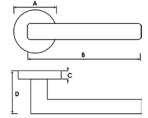

FMR133SC MILLY LEVER ON ROUND ROSE SC
Sophisticated, Understated & Modern.

Other Finishes: MB, UG, UB, USC, PC, SN
Matching Wc Turn: FMRWCSC
Matching Key Esc: FMRKSC
Matching Euro Esc: FMRESC
Matching Latch: AL3SC
Base Material: Zamak

Dimensions: A: 50mm B: 128mm C: 10mm D: 63mm

FMR236SC ELLE LEVER ON ROUND ROSE SC
Elle in Satin Chrome is a charming design statement.

Other Finishes: MB, UG, UDB, PC, SN
Matching Wc Turn: FMRWCSC
Matching Key Esc: FMRKSC
Matching Euro Esc: FMRESC
Matching Latch: AL3SC
Base Material: Zamak

Dimensions: A: 50mm B: 127mm C: 10mm D: 68mm