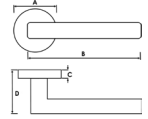

Satin Chrome
Lever on Rose - Round Rose

T293RSC ADRA LEVER ON ROUND ROSE SC
Adra is a simple yet beautifully designed lever on rose.

Other Finishes: MB, TT, PL, PC
Matching WC Turn: TWCRCSC
Matching Key Esc: TESCKRSC
Matching Euro Esc: TESCEKSC
Matching Latch: AL3SC
Base Material: Zamak

Dimensions: A: 52mm B: 135mm C: 11mm D: 65mm

Satin Chrome
Lever on Rose - Square Rose