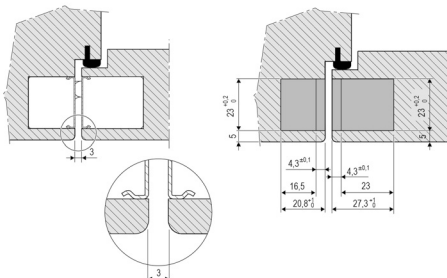

Key Features of the AGB Concealed Hinges

- Ideal even for **aluminium** frames, thanks to the 4mm thickness of the hinge fastening
- **Completely invisible** thanks to slim dimensions
- Easy installation: sash & frame parts can be **installed separately** during production and joined on-site
- Suit **wooden or aluminium** doors
- When the door is closed nothing can be seen of the hinge - **ideal for minimalist interiors**
- When fitted, it allows the door to open **180 degrees**
- Suitable for flush doors with rebate or without rebate
- Suitable for fire & smoke resistant doors for up to **30 minutes**