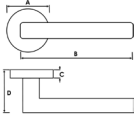

Satin Nickel Polished Nickel

Lever on Rose - Round Rose