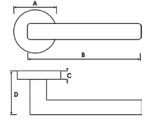

Dimensions: A: 51mm B: 130mm C: 10mm D: 60mm

*Matt Black*

Lever on Rose - Round Rose

**S26RMB ALASKA LEVER ON ROUND ROSE MB**  
A simple but bold designer statement.

Other Finishes: N/A  
Matching WC Turn: S2WCRMB  
Matching Key Esc: S2ESCKRMB  
Matching Euro Esc: S2ESCERMB  
Matching Latch: AL3MB  
Base Material: Zinc Alloy