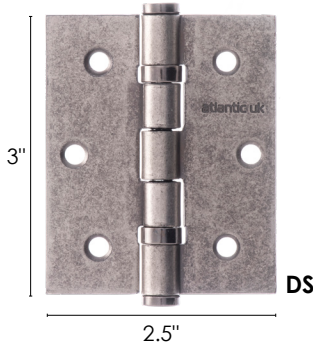

HINGES

A2HB32525(finish) ATLANTIC ELITE 3" HINGES

3" X 2.5" X 2.5mm Ball Bearing Hinges

Base Material: Steel
Sold with Matching Wood Screws.

Dimensions
Length: 75mm
Full Width: 63mm
Depth of Leaf: 2.5mm
Depth of Knuckle: 10mm

Finishes Available:

A2HB32525AB
A2HB32525BN
A2HB32525BP
A2HB32525DS
A2HB32525MAB
A2HB32525MB
A2HB32525MBN
A2HB32525PC
A2HB32525SC
A2HB32525SN