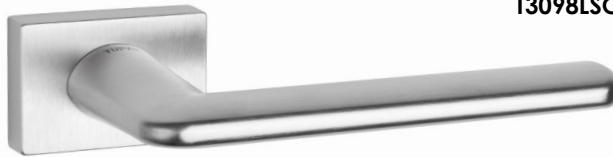

T3098LSC TAVIRA LEVER ON RECTANGULAR ROSE SC
Striking, Attractive & Grand.

Other Finishes: TT, PL, PC
Matching WC Turn: TWCLSC
Matching Key Esc: TESCKLSC
Euro Esc to suit: TESCESSC
Matching Latch: AL3SC
Base Material: Zamak

Dimensions: A: 52mm B: 134.5mm C: 11mm D: 72.4mm
Rose Height: 35mm

T3099LSC PANELA LEVER ON RECTANGULAR ROSE SC
Equally on-trend Satin Chrome enhances Panela's unique design.

Other Finishes: MB, TT, PL, PC
Matching WC Turn: TWCLSC
Matching Key Esc: TESCKLSC
Euro Esc to suit: TESCESSC
Matching Latch: AL3SC
Base Material: Zamak

Dimensions: A: 52mm B: 154mm C: 11mm D: 52mm
Rose Height: 35mm