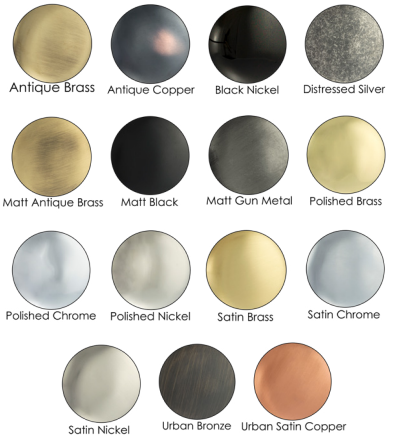

TUBULAR MORTICE LATCHES - CE CERTIFIRE

ALCE25(finish) 2.5" CE CERTIFIRE ATLANTIC ELITE TUBULAR LATCH

2.5" CE Certifire Bolt Through Tubular Latch

*TO BE COMPLIANT MUST BE USED WITH INTUMESCENTS - PAGE 154-155

Base Material: Mild Steel, Zinc Bolt
Sold with Matching Wood Screws.

Dimensions

Total Length: 65mm
Back Set: 45mm
Face Plate Size: 58mm x 27mm
Dust Box: Yes

Finishes Available:

ALCE25AB
ALCE25AC
ALCE25BN
ALCE25DS
ALCE25MAB
ALCE25MB
ALCE25MBN
ALCE25PB
ALCE25PC
ALCE25PN
ALCE25SB
ALCE25SC
ALCE25SN
ALCE25UB
ALCE25USC

PC

Finishes Available:

ALCE3(finish) 3" CE CERTIFIRE ATLANTIC ELITE TUBULAR LATCH

3" CE Certifire Bolt Through Tubular Latch

*TO BE COMPLIANT MUST BE USED WITH INTUMESCENTS - PAGE 154-155

Base Material: Mild Steel, Zinc Bolt
Sold with Matching Wood Screws.

Dimensions

Total Length: 78mm

Back Set: 57mm

Face Plate Size: 58mm x 27mm

Dust Box: Yes

Finishes Available:

SN

Finishes Available:

ALCE3AB
ALCE3AC
ALCE3BN
ALCE3DS
ALCE3MAB
ALCE3MB
ALCE3MBN
ALCE3PB
ALCE3PC
ALCE3PN
ALCE3SB
ALCE3SC
ALCE3SN
ALCE3UB
ALCE3USC

the finish® matters