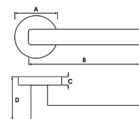

MILLHOUSE BRASS

Polished Chrome

Lever on Slim Rose - Round Rose

MHSR100PC CROMPTON LEVER ON 5MM SLIM ROUND ROSE PC
Precision knurling makes this lever a step above the crowd.
forme CITY by Frosio Bortolo

Other Finishes: MB, UDB, SB, YB, SN
Matching WC Turn: MHSRWCP
Matching Key Esc: MHSRKPC
Matching Euro Esc: MHSREPC
Matching Latch: AL3PC
Base Material: Solid Brass

Dimensions: A: 51mm B: 143mm C: 5mm D: 63mm
Weight of 1 single lever: 542g

forme

MHSR500PC MASON LEVER ON 5MM SLIM ROUND ROSE PC
The perfect solution for when converting former industrial spaces.
forme LEXI by Frosio Bortolo

Other Finishes: MB, UDB, SB, YB, SN
Matching WC Turn: MHSRWCP
Matching Key Esc: MHSRKPC
Matching Euro Esc: MHSREPC
Matching Latch: AL3PC
Base Material: Solid Brass

Dimensions: A: 51mm B: 131.5mm C: 5mm D: 56mm
Weight of 1 single lever: 425g