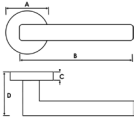

Polished Chrome
Lever on Rose - Round Rose

S35RPC TEXAS LEVER ON ROUND ROSE PC
Polished Chrome is a firm favourite for those looking for a simple statement.

Other Finishes: SC, BN
Matching WC Turn: S2WCRPC
Matching Key Esc: S2ESCKRPC
Matching Euro Esc: S2ESCERPC
Matching Latch: AL3PC
Base Material: Zinc Alloy

Dimensions: A: 51mm B: 118mm C: 10mm D: 61mm

S39RPC GEORGIA LEVER ON ROUND ROSE PC
Georgia has the ability to look delicate yet has excellent functionality.

Other Finishes: SN, MB
Matching WC Turn: S2WCRPC
Matching Key Esc: S2ESCKRPC
Matching Euro Esc: S2ESCERPC
Matching Latch: AL3PC
Base Material: Zinc Alloy

Dimensions: A: 50mm B: 117mm C: 10mm D: 64mm

Polished Chrome
Lever on Rose - Square Rose

S24SPC KANSAS LEVER ON SQUARE ROSE PC
Kansas is a simple square rose design with a print of individuality.

Other Finishes: SC, BN
Matching WC Turn: S2WCSPC
Matching Key Esc: S2ESCKSPC
Matching Euro Esc: S2ESCESPC
Matching Latch: AL3PC
Base Material: Zinc Alloy

Dimensions: A: 51mm B: 133mm C: 10mm D: 47mm

S40SPC MONTANA LEVER ON SQUARE ROSE PC
Montana creates a minimalist statement on any door.

Other Finishes: SC, SN, SNPC, MB
Matching WC Turn: S4WCSPC
Matching Key Esc: S4ESCKSPC
Matching Euro Esc: S4ESCESPC
Matching Latch: AL3PC
Base Material: Zinc Alloy

Dimensions: A: 50.5mm B: 128mm C: 10mm D: 53mm