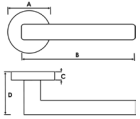

Satin Nickel
Lever on Rose - Round Rose

M189SN TERASSA LEVER ON ROUND ROSE SN
Terassa is a substantial lever for extra comfort when held.

Other Finishes: N/A
Matching WC Turn: MWCSN
Matching Key Esc: MESCKSN
Matching Euro Esc: MESCESN
Matching Latch: AL3SN
Base Material: Zinc Alloy

Dimensions: A: 51mm B: 120mm C: 10mm D: 65mm

MC25SN MALTA LEVER ON 'C' ROUND ROSE SN
Malta creates a subtle statement of class.

Other Finishes: PC
Matching WC Turn: MCWCSN
Matching Key Esc: MCECKSN
Matching Euro Esc: MCECESN
Matching Latch: AL3SN
Base Material: Zinc Alloy

Dimensions: A: 55mm B: 130mm C: 10mm D: 61mm

Matching Accessories - Page 176

Satin Nickel