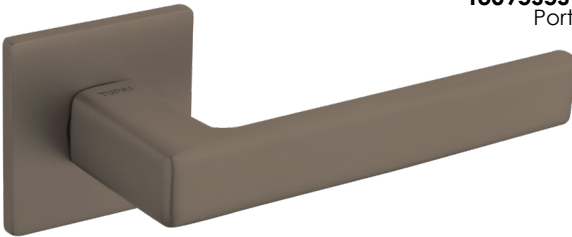

Titanium
Lever on Rose - Square Rose

T3095S5STT PORTEL LEVER ON 5MM SLIM SQUARE ROSE TT
Portel's straight lines complement the shade of Titanium.

Other Finishes: MB, BSN, PL, SC, PC
Matching WC Turn: TWCS5STT
Matching Key Esc: TESCK55STT
Matching Euro Esc: TESCE55STT
Suggested Latch: AL3MBN
Base Material: Solid Brass
Branded Lever

Dimensions: A: 52mm B: 130mm C: 5mm D: 51mm

T4007S5STT CANHA LEVER ON 5MM SLIM SQUARE ROSE TT
Canha provides an outstanding finish to your home.

Other Finishes: MB, BSN, PL, SC, PC
Matching WC Turn: TWCS5STT
Matching Key Esc: TESCK55STT
Matching Euro Esc: TESCE55STT
Suggested Latch: AL3MBN
Base Material: Solid Brass
Branded Lever

Dimensions: A: 52mm B: 138mm C: 5mm D: 54mm