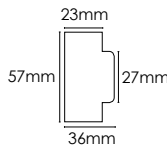

Dimensions

Total Length: 78mm

Back Set: 57mm

Face Plate Size: 58mm x 27mm

Dust Box: Yes

Finishes Available:

SN

Finishes Available: